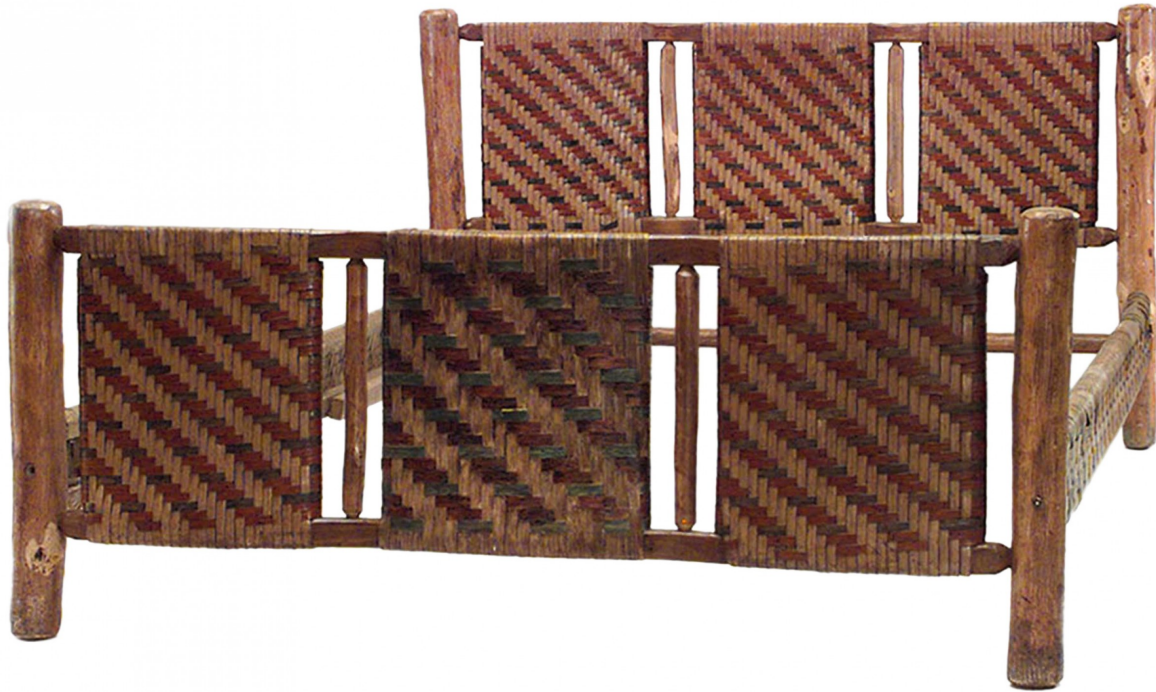

NEWEL

EST 1939

32-00 SKILLMAN AVE
NEW YORK, NY 11101

(212)758-1970

sales@newel.com | NEWEL.COM

INVENTORY #

058192

SALE PRICE

$3,900.00

OLD HICKORY

Rustic Old Hickory Woven Full Size Bed

Rustic Old Hickory full size bed with red and green woven design (includes: headboard, footboard, rails)

DIMENSIONS W:58"H:34.5"

CONDITION Good; Wear consistent with age and use

LOCATION LIC

SKU : #058192