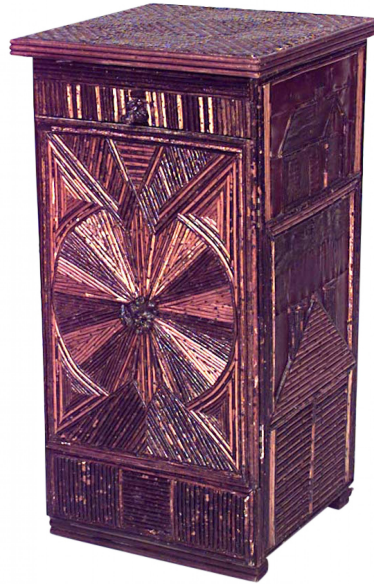

# NEWEL

EST 1939

32-00 SKILLMAN AVE

NEW YORK, NY 11101

(212)758-1970

[sales@newel.com](mailto:sales@newel.com) | [NEWEL.COM](http://NEWEL.COM)

INVENTORY #

058333

### French-Continental Slat Twig Commode

Rustic French-Continental (19/20th Century) slat twig square commode with geometric design with drawer and door.

DIMENSIONS W:15.5"D:14.75"H:30"

LOCATION LIC

SKU : #058333