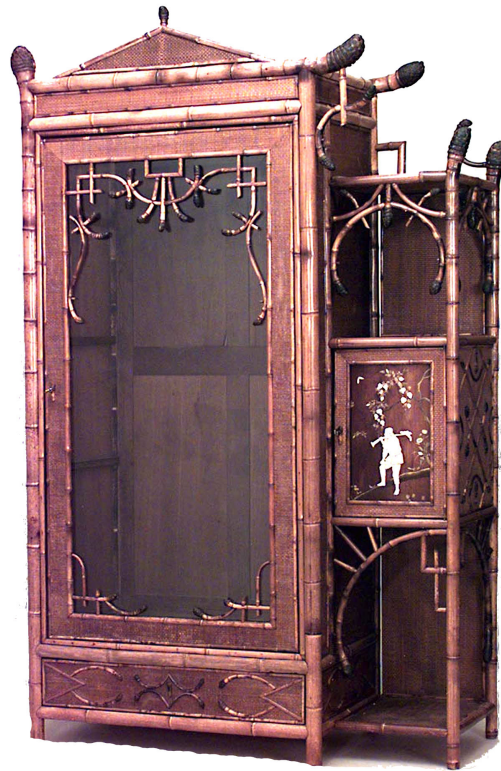

NEWEL

EST 1939

32-00 SKILLMAN AVE

NEW YORK, NY 11101

(212)758-1970

sales@newel.com | NEWEL.COM

INVENTORY #

058601

SALE PRICE

\$18,750.00

English Victorian Bamboo and Rosewood Armoire

English Victorian Bamboo single glass door armoire cabinet with pediment top and rush veneer under bamboo trim with open side shelves and small rosewood door with bone figure.

DIMENSIONS W:54.5"D:32.5"H:89.5"

LOCATION LIC

SKU : #058601