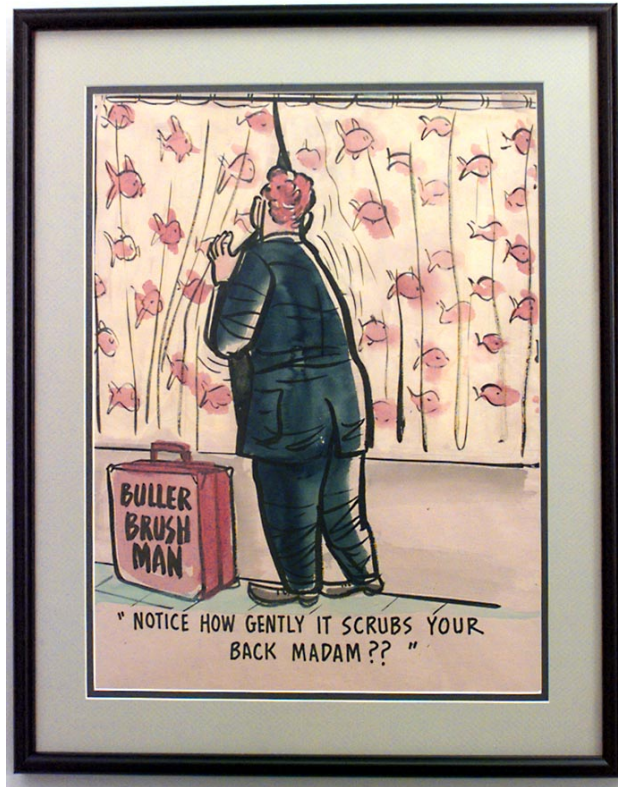

NEWEL

EST 1939

32-00 SKILLMAN AVE

NEW YORK, NY 11101

(212)758-1970

sales@newel.com | NEWEL.COM

INVENTORY #

058804

SALE PRICE

$750.00

American Mid-Century (unsigned) black framed caricature watercolor of scene with Buller Brush man in bathroom ("Notice how gently it scrubs your back Madam?")

DIMENSIONS

W:19.5"H:23.25"

LOCATION

LIC

SKU : #058804