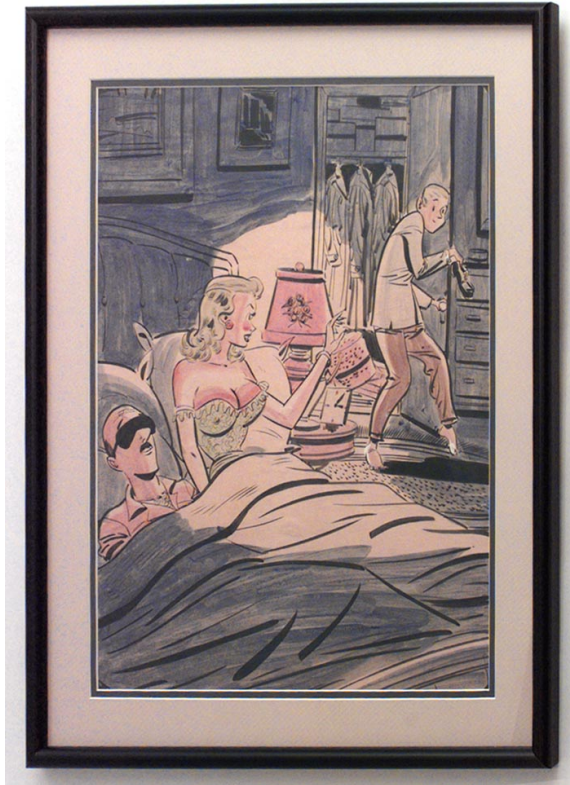

NEWEL

EST 1939

32-00 SKILLMAN AVE

NEW YORK, NY 11101

(212)758-1970

sales@newel.com | NEWEL.COM

INVENTORY #

058812

SALE PRICE

$750.00

American Mid-Century (unsigned) black framed caricature watercolor of man and woman in bed with lover sneaking out of bedroom

DIMENSIONS

W:19.5"H:23.25"

LOCATION

LIC

SKU : #058812