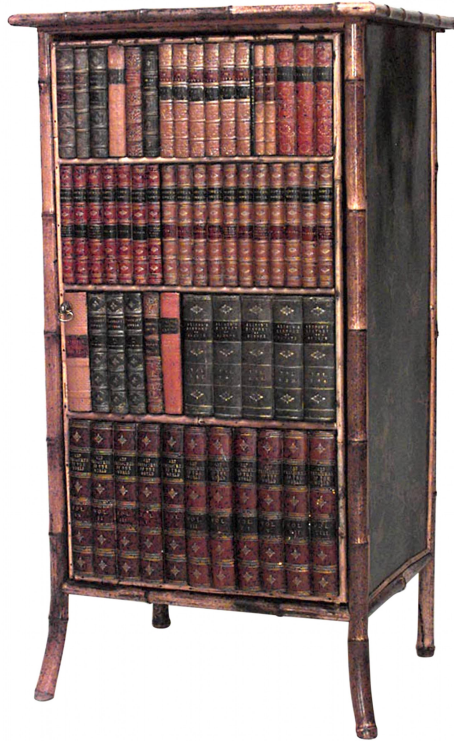

NEWEL

EST 1939

32-00 SKILLMAN AVE

NEW YORK, NY 11101

(212)758-1970

sales@newel.com | NEWEL.COM

INVENTORY #

059069

SALE PRICE

\$6,500.00

English Victorian Bamboo and Black Lacquered Bookcase

English Victorian bamboo and black lacquered small bookcase cabinet with leather book binding design on door (late 19th/early 20th cent.)

DIMENSIONS W:22"D:17.5"H:42"

LOCATION LIC

SKU : #059069