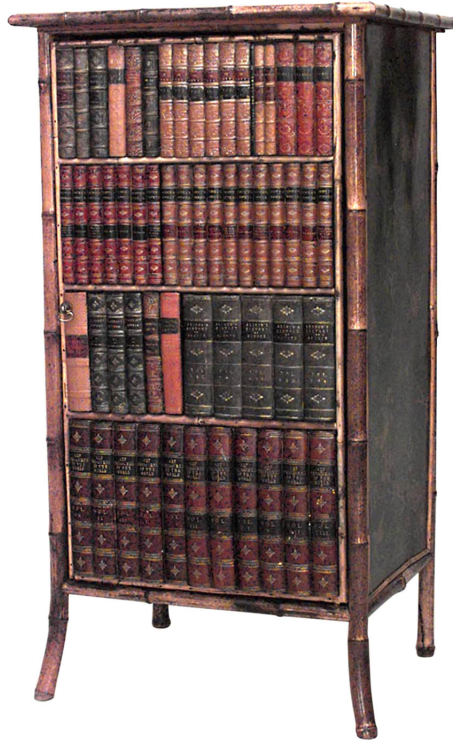

NEWEL

EST 1939

32-00 SKILLMAN AVE
NEW YORK, NY 11101

(212)758-1970

sales@newel.com | NEWEL.COM

INVENTORY #

059069

SALE PRICE

\$6,500.00

English Victorian Bamboo and Black Lacquered Bookcase

English Victorian bamboo and black lacquered small bookcase cabinet with leather book binding design on door (late 19th/early 20th cent.)

DIMENSIONS W:22"D:17.5"H:42"

LOCATION LIC

SKU : #059069