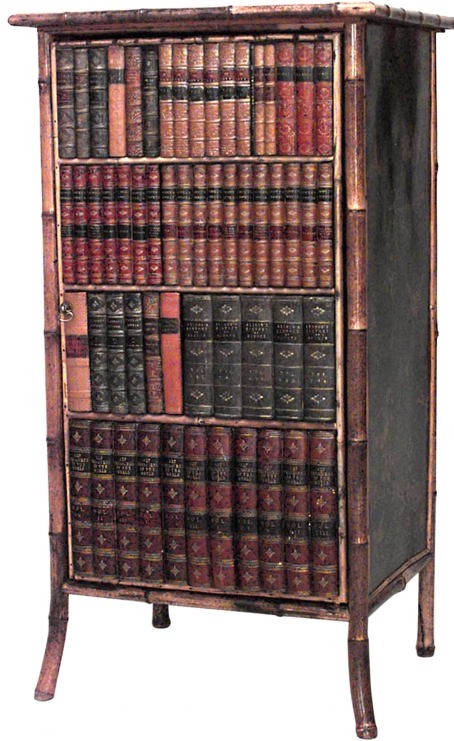

# NEWEL

EST 1939

32-00 SKILLMAN AVE  
NEW YORK, NY 11101

(212)758-1970

[sales@newel.com](mailto:sales@newel.com) | [NEWEL.COM](http://NEWEL.COM)

INVENTORY #

059069

SALE PRICE

## English Victorian Bamboo and Black Lacquered Bookcase

English Victorian bamboo and black lacquered small bookcase cabinet with leather book binding design on door (late 19th/early 20th cent.)

DIMENSIONS W:22"D:17.5"H:42"