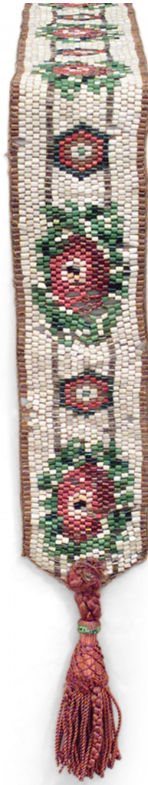

NEWEL

EST 1939

32-00 SKILLMAN AVE

NEW YORK, NY 11101

(212)758-1970

sales@newel.com | NEWEL.COM

INVENTORY #

032554B

SALE PRICE

\$1,600.00

Victorian Beaded Bell Pull

American Victorian multi colored beaded glass bell pull with gold beaded border and maroon tassel pull

DIMENSIONS W:62"

LOCATION LIC

SKU : #032554B