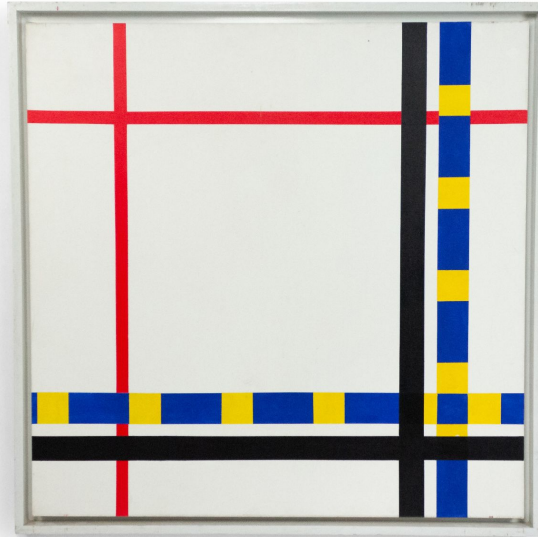

NEWEL

EST 1939

32-00 SKILLMAN AVE

NEW YORK, NY 11101

(212)758-1970

sales@newel.com | NEWEL.COM

INVENTORY #

TR1784

SALE PRICE

$7,200.00

Modern Abstract Lines Painting

Modern abstract painting in blue, yellow, black, and red on a white background

DIMENSIONS W:43"H:43"

LOCATION LIC

SKU : #TR1784