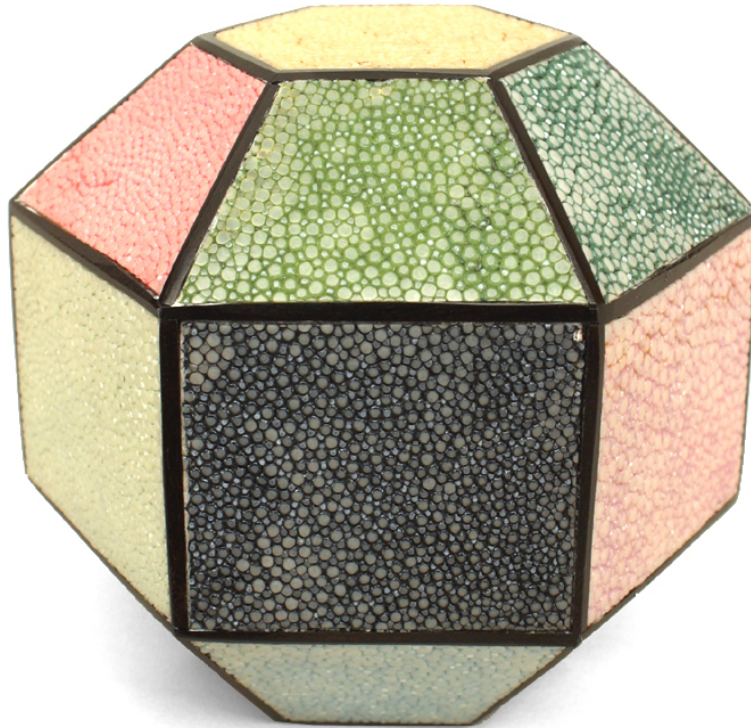

NEWEL

EST 1939

32-00 SKILLMAN AVE

NEW YORK, NY 11101

(212)758-1970

sales@newel.com | NEWEL.COM

INVENTORY #

059560

SALE PRICE

$650.00

French Mid-Century Shagreen Paperweight

2 French 1940s-style multicolored panel shagreen sphere shaped paperweight.(PRICED EACH)

DIMENSIONS W:4"D:4"

LOCATION LIC

SKU : #059560