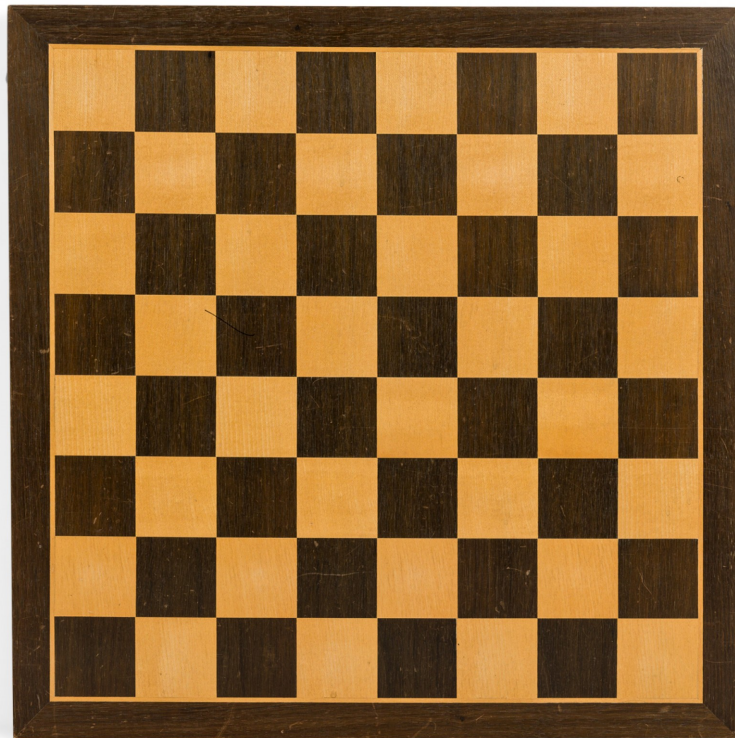

# NEWEL

EST 1939

32-00 SKILLMAN AVE  
NEW YORK, NY 11101

(212)758-1970

[sales@newel.com](mailto:sales@newel.com) | [NEWEL.COM](http://NEWEL.COM)

INVENTORY #

GRS080

SALE PRICE

## American Mid-Century Mahogany and Maple Chess Board

American Mid-Century mahogany and maple inlaid chess board.

DIMENSIONS W:20"D:20"H:0.5"

LOCATION LIC

SKU : #GRS080