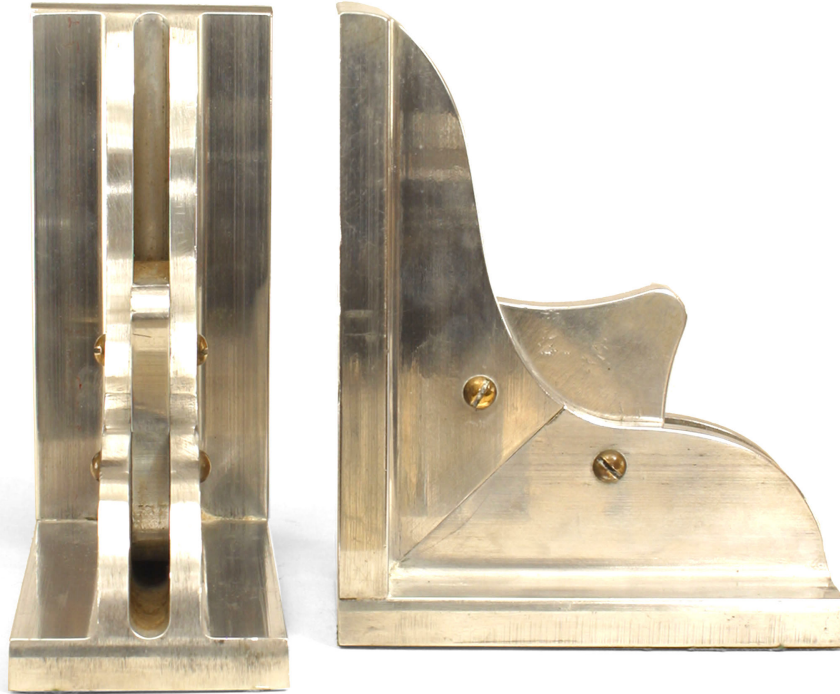

NEWEL

EST 1939

32-00 SKILLMAN AVE
NEW YORK, NY 11101

(212)758-1970

sales@newel.com | NEWEL.COM

INVENTORY #

GRS083

SALE PRICE

\$650.00

Pair of American Mid-Century Modern Aluminum Bookends

PAIR of American Mid-Century modern "machine-age design" cast aluminum bookends with geometric form.
(PRICED AS PAIR)

DIMENSIONS W:5"D:2.75"H:6.25"