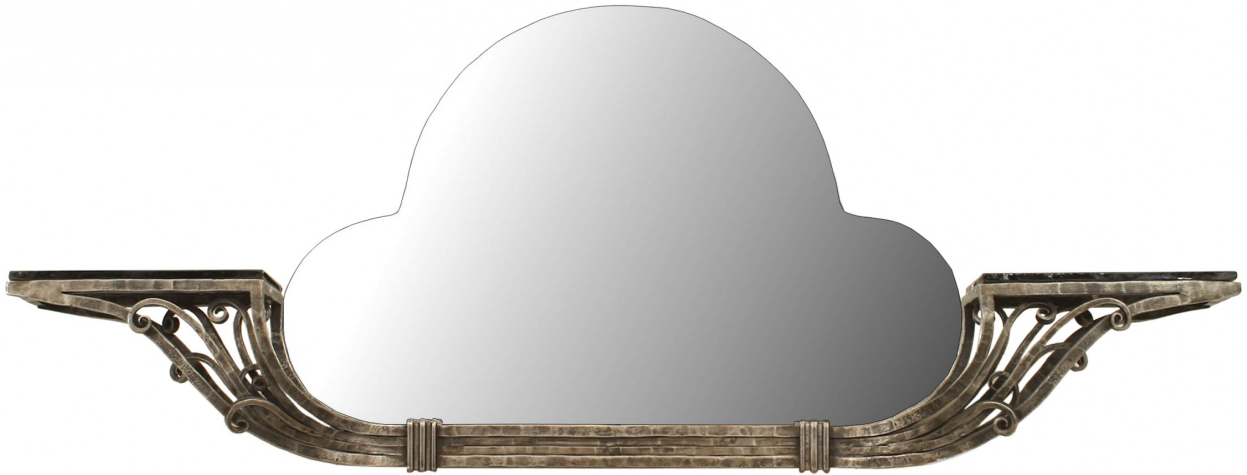

NEWEL

EST 1939

306 EAST 61ST STREET, 3RD FL

NEW YORK, NY 10065

(212)758-1970

sales@newel.com | NEWEL.COM

INVENTORY #

060321

SALE PRICE

$4,500.00

French Art Deco Style Wrought Iron Wall Mirror

French Art Deco-style wrought iron wall mirror with small side shelves centering a shaped, scalloped-form mirror.

DIMENSIONS W:31.5"D:4"H:12.75"

LOCATION 61st Street

SKU : #060321