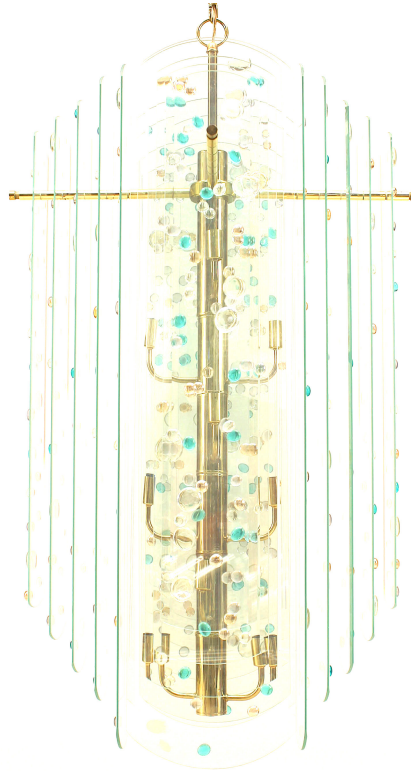

NEWEL

EST 1939

32-00 SKILLMAN AVE
NEW YORK, NY 11101

(212)758-1970

sales@newel.com | NEWEL.COM

INVENTORY #

REG3797

SALE PRICE

\$32,500.00

FONTANA ARTE

Monumental Glass and Brass Chandelier

Italian (1960's) glass chandelier with a central brass rod supporting 6 staggered layers of beveled glass decorated with applied colored glass disks (att: FONTANA ARTE)

DIMENSIONS W:24"D:24"H:46"

LOCATION LIC

SKU : #REG3797