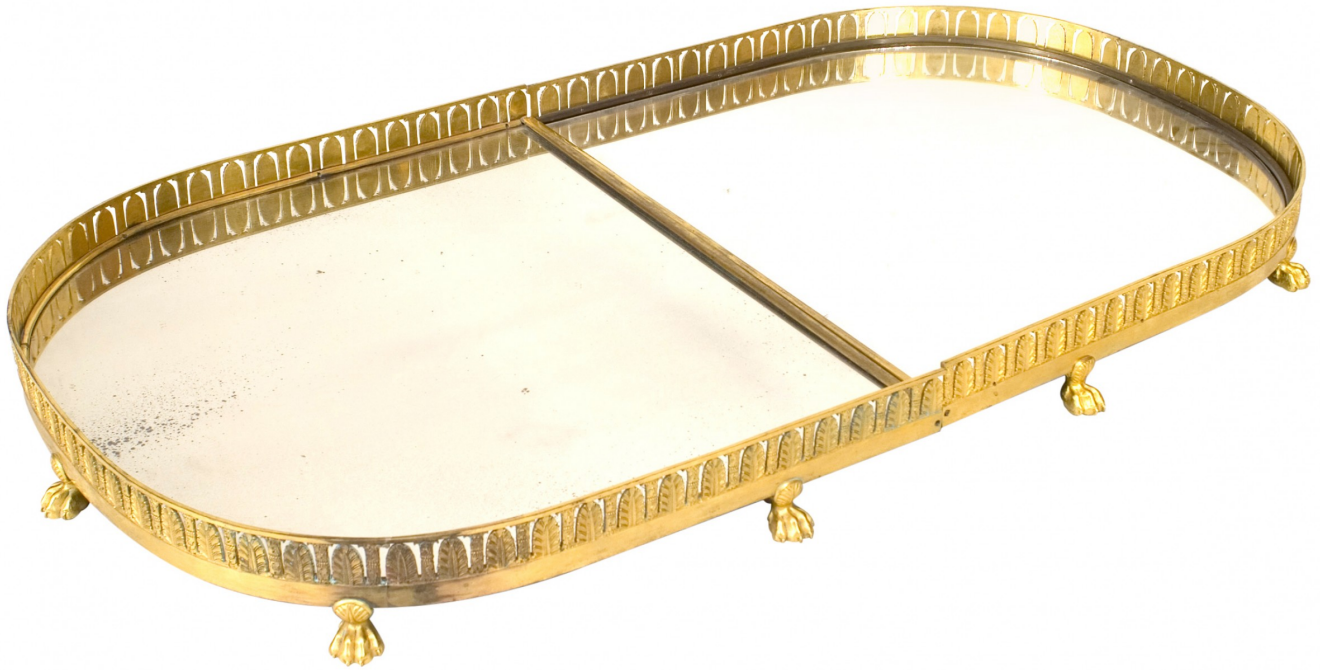

NEWEL

EST 1939

32-00 SKILLMAN AVE

NEW YORK, NY 11101

(212)758-1970

sales@newel.com | NEWEL.COM

INVENTORY #

REG3807

SALE PRICE

$16,500.00

French Charles X (1st Quarter 19th Century) centerpiece (sur tout de table) with a gilt bronze filigree gallery over a mirrored surface and paw feet.

French Charles X (1st Quarter 19th Century) centerpiece (sur tout de table) with a gilt bronze filigree gallery over a mirrored surface and paw feet.

DIMENSIONS W:44"D:23.5"H:3"

LOCATION LIC

SKU : #REG3807