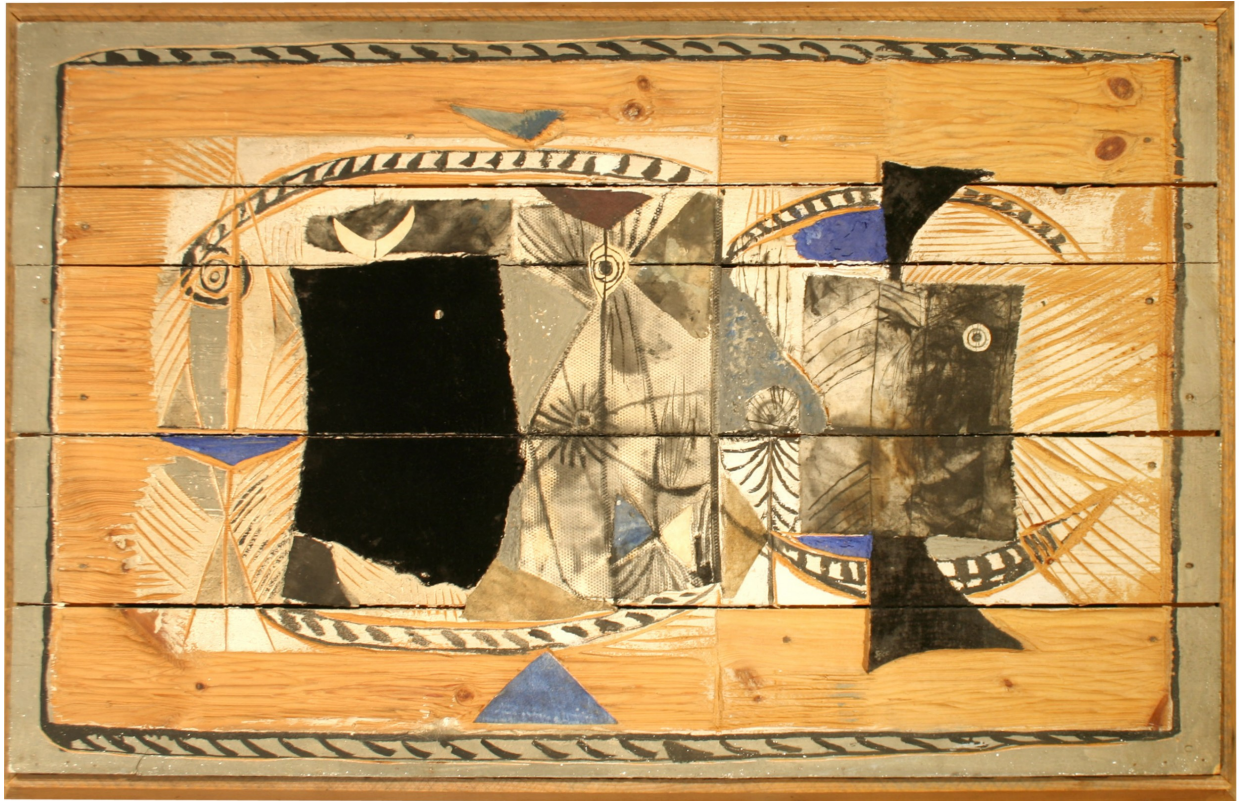

NEWEL

EST 1939

32-00 SKILLMAN AVE
NEW YORK, NY 11101

(212)758-1970

sales@newel.com | NEWEL.COM

INVENTORY #

GRL4023

SALE PRICE

$26,500.00

PAUL RENE GAUGIN

Paul Rene Gaugin Collage on Wood "Windwelhsel 342 III 62"

Paul Rene Gaugin, 1962 Windwelhsel 342 III 62 Collage on Carved Wood; Provenance Gallery Heseler

DIMENSIONS W:36.5"H:24"

LOCATION LIC

SKU : #GRL4023