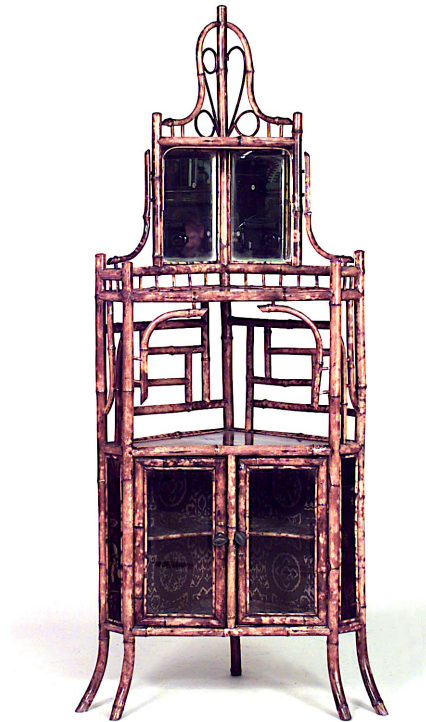

NEWEL

EST 1939

32-00 SKILLMAN AVE
NEW YORK, NY 11101

(212)758-1970

sales@newel.com | NEWEL.COM

INVENTORY #

031764

SALE PRICE

\$8,750.00

English Victorian Bamboo Corner Cabinet

English Victorian bamboo corner cabinet with inlay and lacquer design and having 2 glass doors at bottom and 2 mirrors under a top pediment.

DIMENSIONS W:31"D:18"H:72"

LOCATION LIC

SKU : #031764