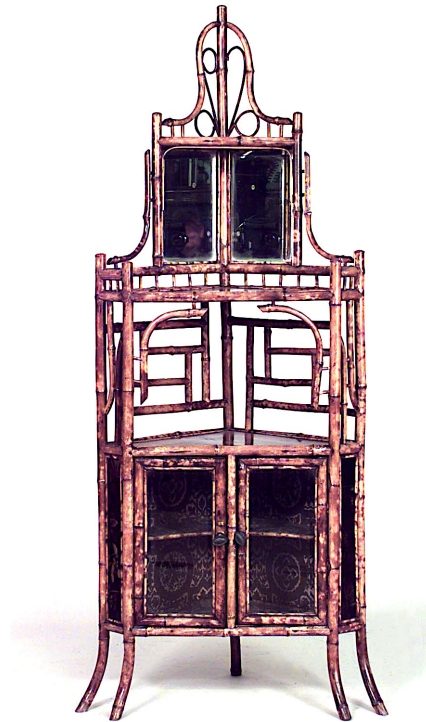

# NEWEL

EST 1939

32-00 SKILLMAN AVE

NEW YORK, NY 11101

(212)758-1970

[sales@newel.com](mailto:sales@newel.com) | [NEWEL.COM](http://NEWEL.COM)

INVENTORY #

031764

## English Victorian Bamboo Corner Cabinet

English Victorian bamboo corner cabinet with inlay and lacquer design and having 2 glass doors at bottom and 2 mirrors under a top pediment.

DIMENSIONS W:31"D:18"H:72"

LOCATION LIC

SKU : #031764