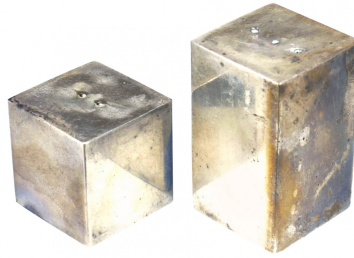

NEWEL

EST 1939

32-00 SKILLMAN AVE

NEW YORK, NY 11101

(212)758-1970

sales@newel.com | NEWEL.COM

INVENTORY #

NIV065

SALE PRICE

$1,600.00

Pair of Art Deco Silver Plate Salt and Pepper Shakers

PAIR of Art Deco silver plate square salt and pepper shakers. (PRICED AS PAIR)

DIMENSIONS   W:1"D:1"H:1.5"

LOCATION   LIC

SKU : #NIV065