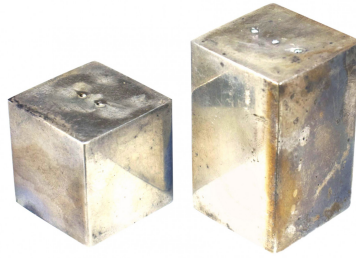

NEWEL

EST 1939

32-00 SKILLMAN AVE

NEW YORK, NY 11101

(212)758-1970

sales@newel.com | NEWEL.COM

INVENTORY #

NIV065

SALE PRICE

$1,600.00

Pair of Art Deco Silver Plate Salt and Pepper Shakers

PAIR of Art Deco silver plate square salt and pepper shakers. (PRICED AS PAIR)

DIMENSIONS   W:1"D:1"H:1.5"

LOCATION   LIC

SKU : #NIV065