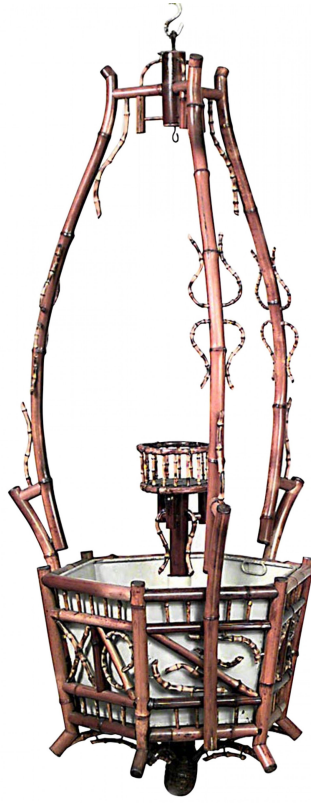

NEWEL

EST 1939

32-00 SKILLMAN AVE

NEW YORK, NY 11101

(212)758-1970

sales@newel.com | NEWEL.COM

INVENTORY #

042063B

SALE PRICE

\$12,000.00

Victorian Bamboo Hanging Fernery

English Victorian Bamboo hanging fernery/planter with 6 sided tole liner and 3 supports (19/20th Cent.)

DIMENSIONS H:64"

LOCATION LIC

SKU : #042063B