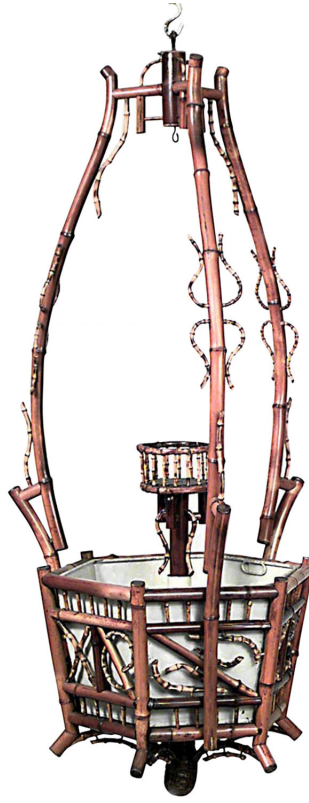

NEWEL

EST 1939

32-00 SKILLMAN AVE

NEW YORK, NY 11101

(212)758-1970

sales@newel.com | NEWEL.COM

INVENTORY #

042063B

SALE PRICE

\$12,000.00

Victorian Bamboo Hanging Fernery

English Victorian Bamboo hanging fernery/planter with 6 sided tole liner and 3 supports (19/20th Cent.)

DIMENSIONS W:22"D:22"H:64"

LOCATION LIC

SKU : #042063B