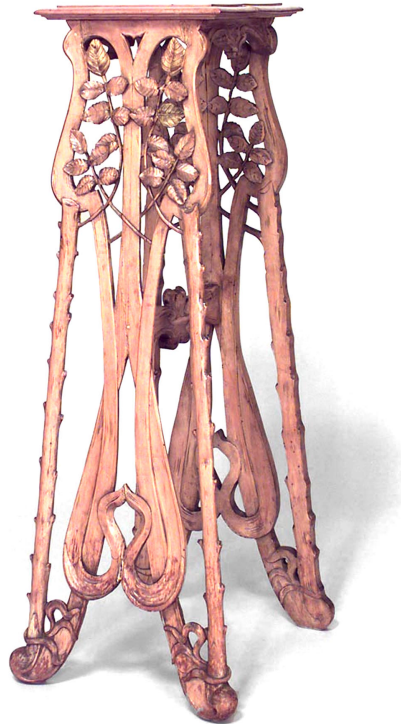

NEWEL

EST 1939

32-00 SKILLMAN AVE

NEW YORK, NY 11101

(212)758-1970

sales@newel.com | NEWEL.COM

INVENTORY #

040161D

SALE PRICE

$8,250.00

French Art Nouveau Filigree Pedestals

French Art Nouveau stripped floral filigree pedestal with square top.

DIMENSIONS W:17.25"D:19.5"H:46"

LOCATION LIC

SKU : #040161D