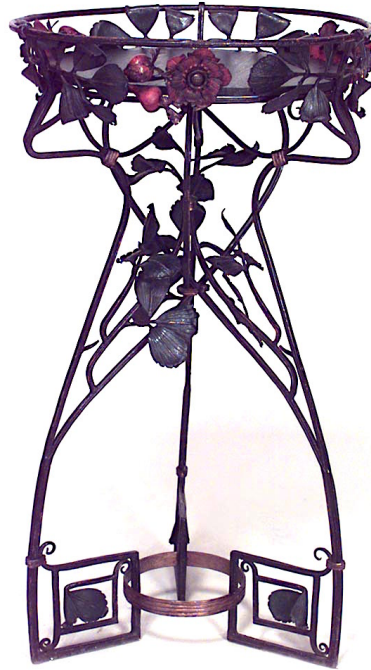

NEWEL

EST 1939

32-00 SKILLMAN AVE

NEW YORK, NY 11101

(212)758-1970

sales@newel.com | NEWEL.COM

INVENTORY #

055824

SALE PRICE

\$6,750.00

Art Nouveau Wrought Iron Fernery

French Art Nouveau style (20th Cent) wrought iron small fernery/planter stand with floral design (similar PAIR of slightly larger planters #055823)

DIMENSIONS H:39"