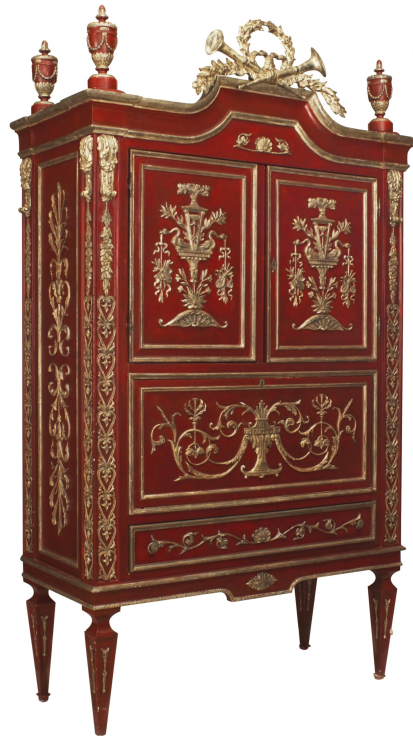

NEWEL

EST 1939

32-00 SKILLMAN AVE

NEW YORK, NY 11101

(212)758-1970

sales@newel.com | NEWEL.COM

INVENTORY #

REG3832

SALE PRICE

\$16,000.00

Italian Neoclassic Style Scarlet Painted and Silver Gilt Cabinet

Italian Neo-classic-style (19/20th Century) scarlet painted and parcel silver gilt trimmed and carved armoire cabinet with urn finials and a center crest all resting on 4 legs.

DIMENSIONS W:48"D:21"H:86"

LOCATION LIC

SKU : #REG3832