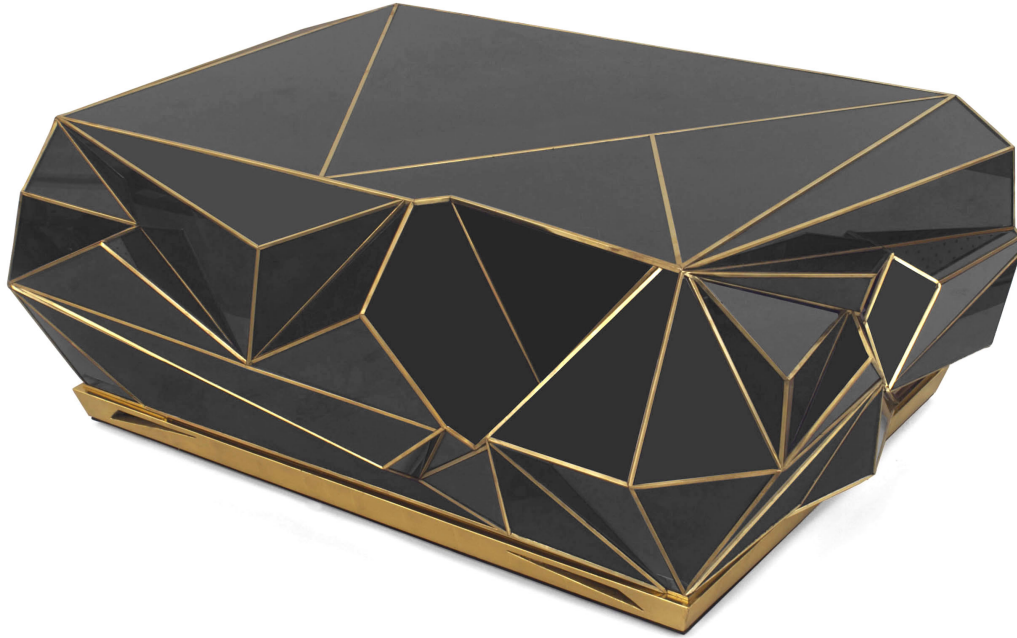

NEWEL

EST 1939

32-00 SKILLMAN AVE

NEW YORK, NY 11101

(212)758-1970

sales@newel.com | NEWEL.COM

INVENTORY #

GRL4705

SALE PRICE

\$32,500.00

American Modern Geometric Blue Glass and Brass Coffee Table

American Modern design rectangular geometric faceted form blue glass coffee table with brass detailing and a giltwood base.

DIMENSIONS W:38"D:47.5"H:18.5"

CONDITION Good; Wear consistent with age and use

LOCATION LIC

SKU : #GRL4705