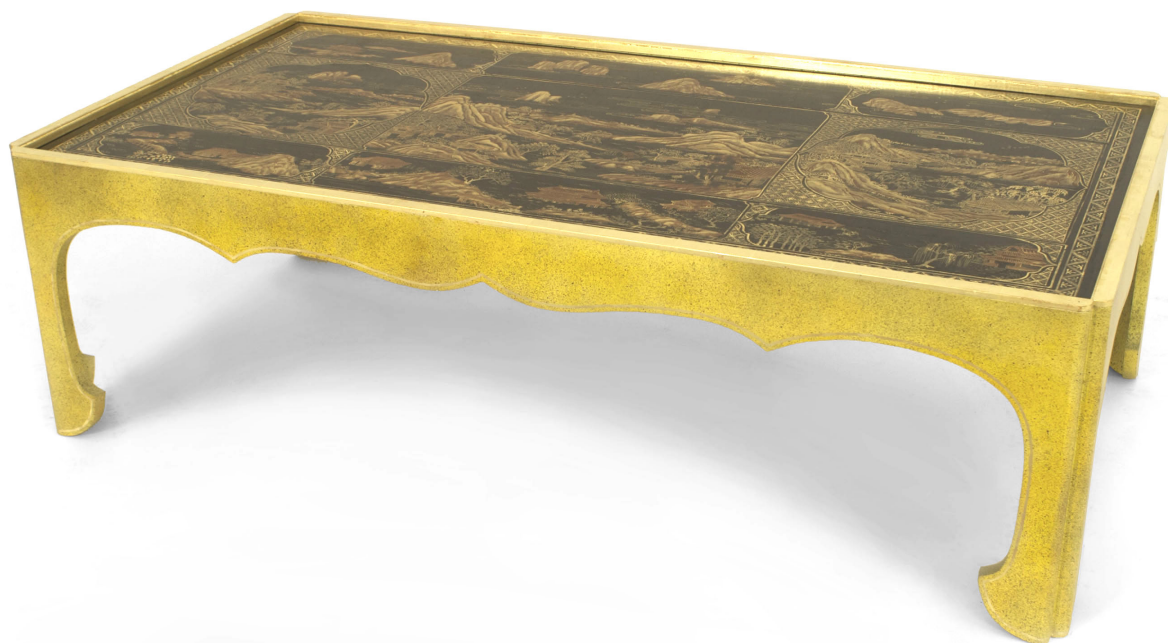

NEWEL

EST 1939

306 EAST 61ST STREET, 3RD FL

NEW YORK, NY 10065

(212)758-1970

sales@newel.com | NEWEL.COM

INVENTORY #

LAR013

SALE PRICE

$14,500.00

Asian Chinese Style Lacquered Chinoiserie Celadon and Giltwood Coffee Table

Asian Chinese-style rectangular coffee table with a black lacquered panel top featuring a Chinoiserie scene and modern celadon and gilt decorated shaped base. (Related item: LAR012)

DIMENSIONS W:52"D:25.25"H:16"

LOCATION 61st Street

SKU : #LAR013