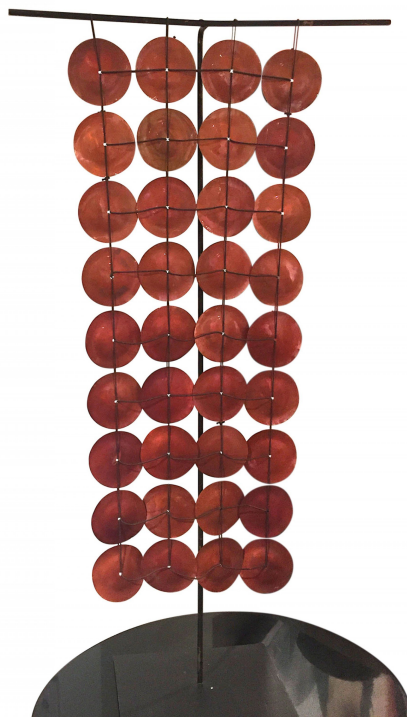

# NEWEL

EST 1939

306 EAST 61ST STREET, 3RD FL

NEW YORK, NY 10065

(212)758-1970

[sales@newel.com](mailto:sales@newel.com) | [NEWEL.COM](http://NEWEL.COM)

INVENTORY #

RLM140

SALE PRICE

\$15,500.00

MORRIS, VERSO, ROBERT LEE MORRIS

**Robert Lee Morris Hammered Copper Plates Sculpture**

Robert Lee Morris, Copper Hanging, 1980's, 36 Hammered Copper Plates, Signed Verso

DIMENSIONS W:24"D:12"H:46"

LOCATION 61st Street

SKU : #RLM140