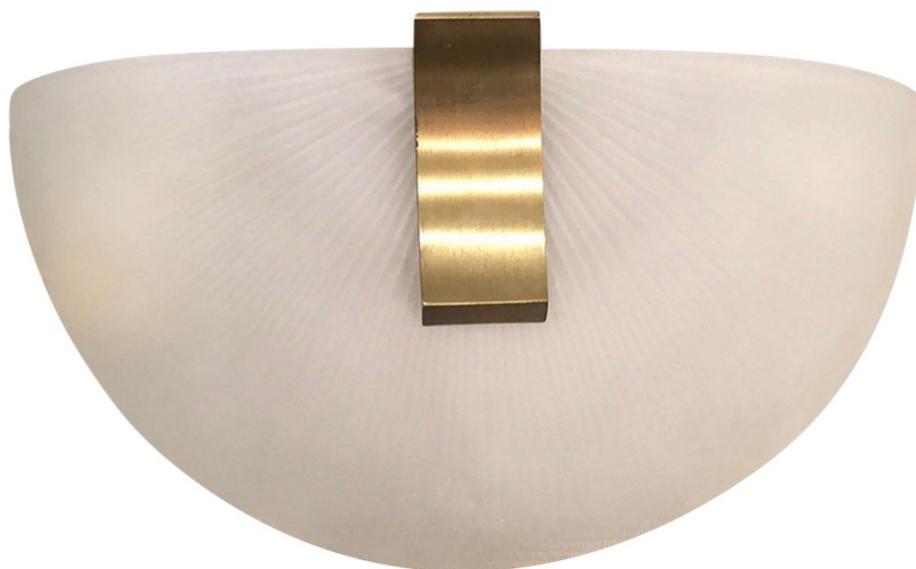

NEWEL

EST 1939

32-00 SKILLMAN AVE
NEW YORK, NY 11101
(212)758-1970

sales@newel.com | NEWEL.COM

INVENTORY #

EVA012

SALE PRICE

\$3,250.00

JEAN PERZEL

Jean Perzel French Art Moderne Frosted Glass Wall Sconces

4 French Art Moderne (1950s) wall sconces with white frosted half-round glass shades with a fluted design and a bronze bracket bottom. (signed JEAN PERZEL) (PRICED EACH)

DIMENSIONS W:15.5"D:7.5"H:5.5"

LOCATION LIC

SKU : #EVA012