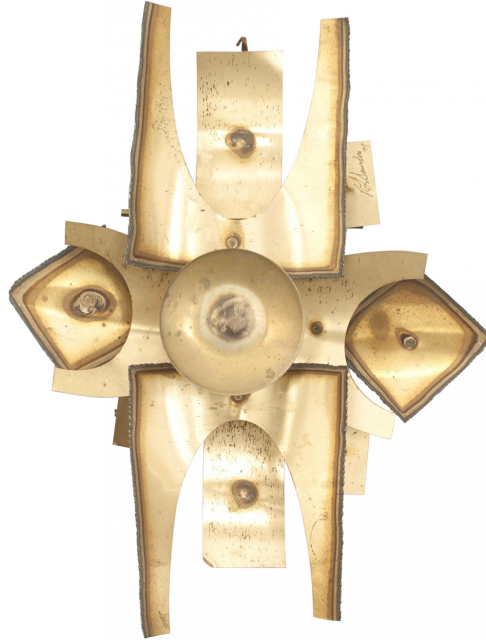

NEWEL

EST 1939

32-00 SKILLMAN AVE

NEW YORK, NY 11101

(212)758-1970

sales@newel.com | NEWEL.COM

INVENTORY #

MP1511

SALE PRICE

\$750.00

American Post-War Brass Wall Sculpture

American Post-War Design small brass wall sculpture of various circles, squares and rectangles with cut-outs.

DIMENSIONS W:14.5"D:11.5"H:5"

LOCATION LIC

SKU : #MP1511