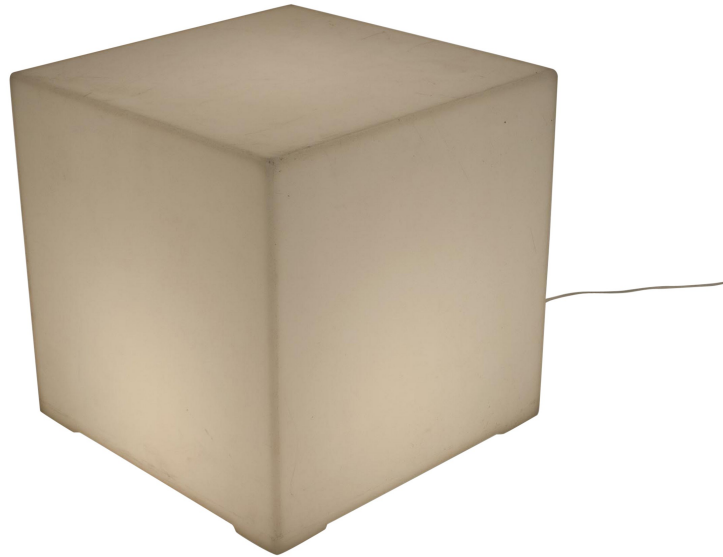

NEWEL

EST 1939

32-00 SKILLMAN AVE

NEW YORK, NY 11101

(212)758-1970

sales@newel.com | NEWEL.COM

INVENTORY #

MP0185

SALE PRICE

\$350.00

American Modern Plastic Lighted Cube End Tables

2 Contemporary American modern white plastic cube shaped end tables with an interior light. (PRICED EACH)

DIMENSIONS W:18"D:18"H:18"

LOCATION LIC