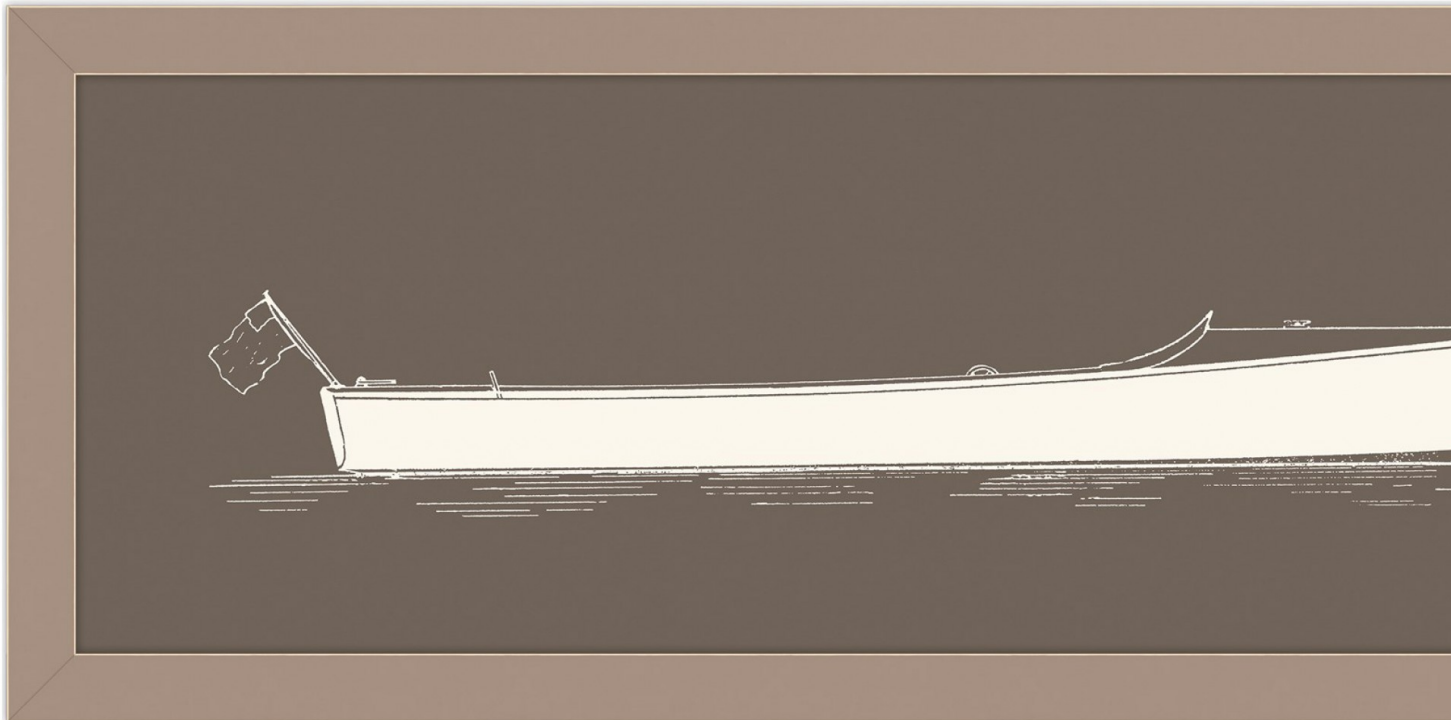

NEWEL

EST 1939

32-00 SKILLMAN AVE

NEW YORK, NY 11101

(212)758-1970

sales@newel.com | NEWEL.COM

INVENTORY #

060791

SALE PRICE

$950.00

"Long Boat II" Giclee Art Print

"Long Boat II", black and white Giclee art print framed in a cappuccino colored frame (See also: 060790)

DIMENSIONS   W:42.25"D:1"H:16.5"

LOCATION   LIC

SKU : #060791