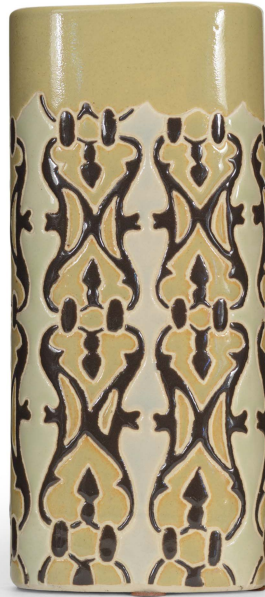

NEWEL

EST 1939

306 EAST 61ST STREET, 3RD FL

NEW YORK, NY 10065

(212)758-1970

sales@newel.com | NEWEL.COM

INVENTORY #

MP0900Y

SALE PRICE

$150.00

Vintage Beige Ceramic Vase with Pattern

Vintage tall elliptical glazed ceramic vase with a decorative pattern in beige, mustard and brown

DIMENSIONS   W:3.75"D:2"H:8.25"

LOCATION   LIC-White Shelf

SKU : #MP0900Y