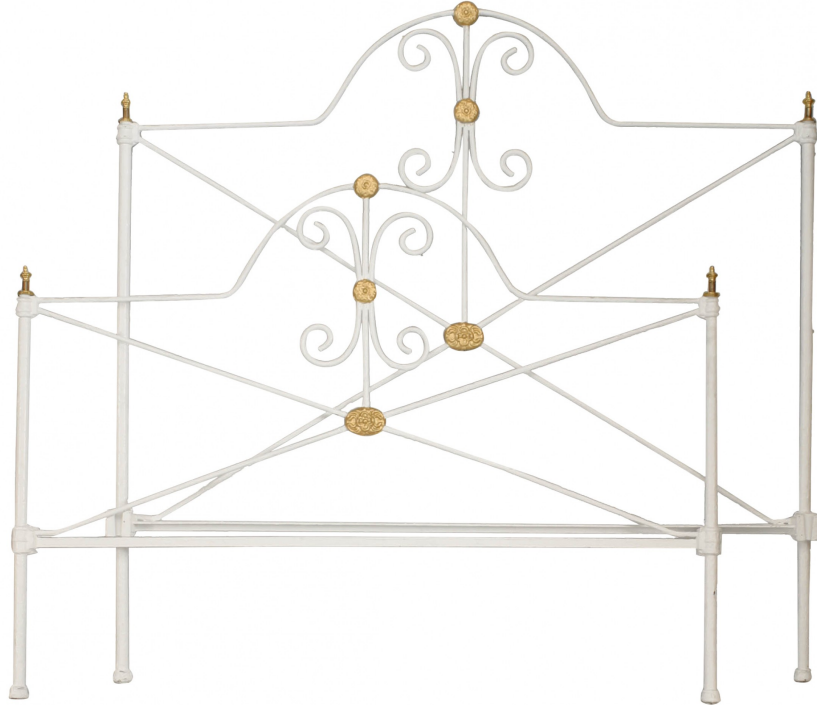

# NEWEL

EST 1939

32-00 SKILLMAN AVE

NEW YORK, NY 11101

(212)758-1970

[sales@newel.com](mailto:sales@newel.com) | [NEWEL.COM](http://NEWEL.COM)

INVENTORY #

051177

## American Victorian Iron and Brass Full Bed

American Victorian style iron cross design full size bed with brass finials (includes: headboard, foot board, and rails).

DIMENSIONS W:54"H:52"

LOCATION LIC

SKU : #051177