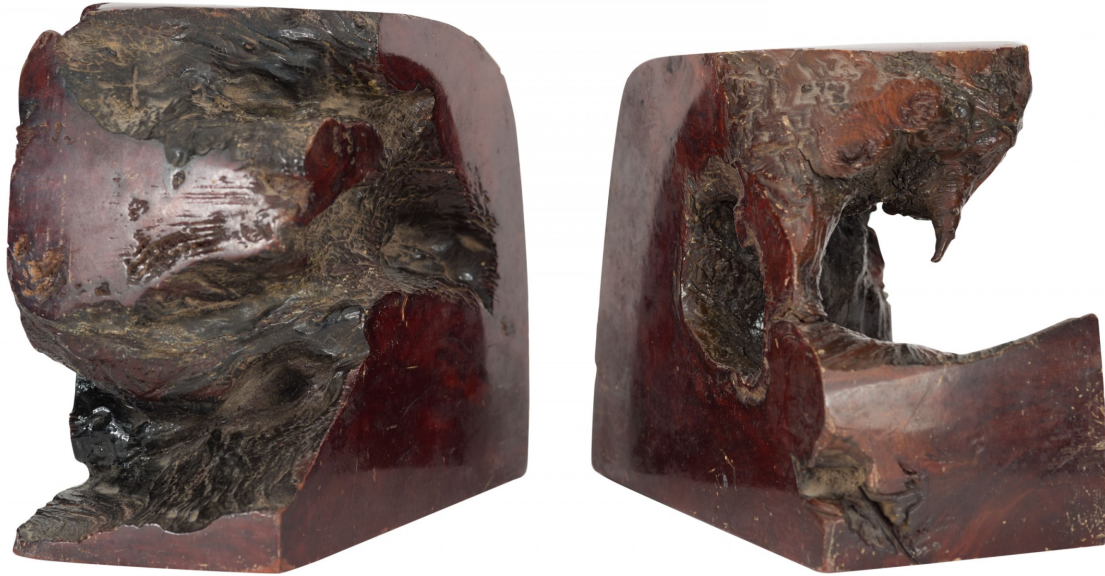

NEWEL

EST 1939

32-00 SKILLMAN AVE

NEW YORK, NY 11101

(212)758-1970

sales@newel.com | NEWEL.COM

INVENTORY #

MP1901C

SALE PRICE

$350.00

Pair of Natural Burl Wood Bookends

PAIR of natural burl wood bookends. (PRICED AS SET)

DIMENSIONS   W:3.5"D:6.5"H:3.5"

LOCATION   LIC

SKU : #MP1901C