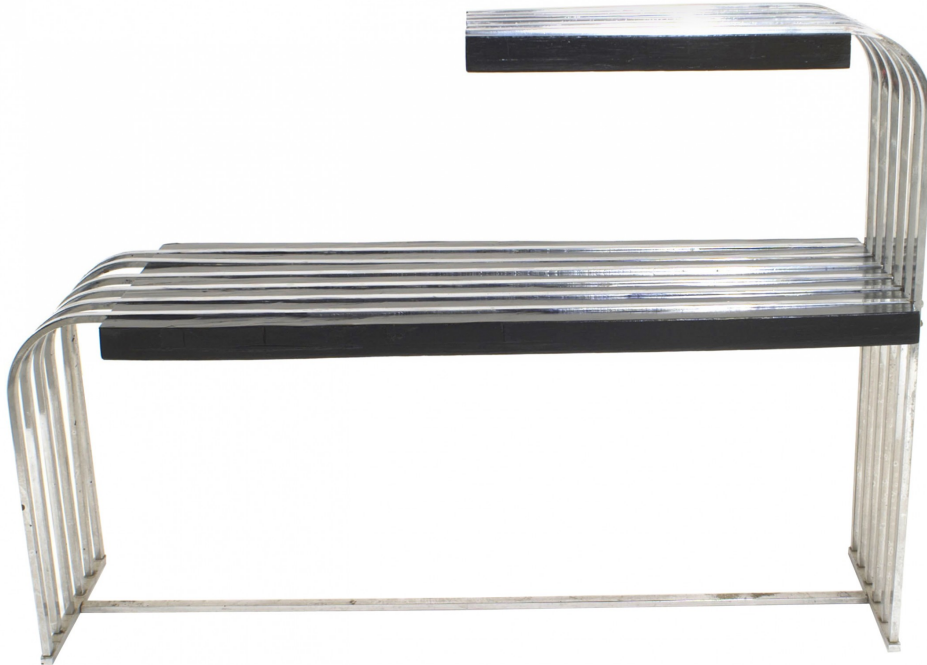

NEWEL

EST 1939

32-00 SKILLMAN AVE

NEW YORK, NY 11101

(212)758-1970

sales@newel.com | NEWEL.COM

INVENTORY #

060877

SALE PRICE

\$2,800.00

Art Deco Black Lacquered and Chrome 2-Tier End Table

American Art Deco (1930s) black lacquered and chrome 2 tier end table with curved sides and a chrome stretcher.

DIMENSIONS W:33"D:12"H:23.5"

LOCATION LIC

SKU : #060877