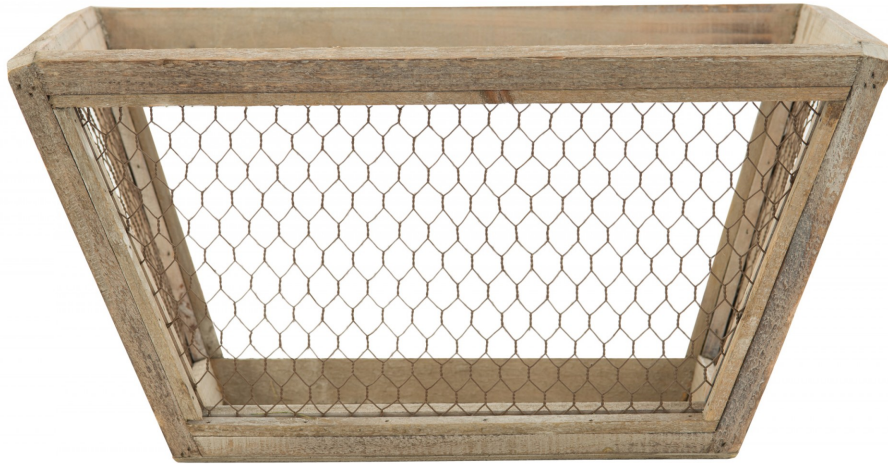

NEWEL

EST 1939

32-00 SKILLMAN AVE

NEW YORK, NY 11101

(212)758-1970

sales@newel.com | NEWEL.COM

INVENTORY #

MP2054W

SALE PRICE

$95.00

Chicken Wire Crate

Rectangular wooden crate with tapered chicken wire sides

DIMENSIONS W:17.5"D:12.5"H:9"

LOCATION LIC

SKU : #MP2054W