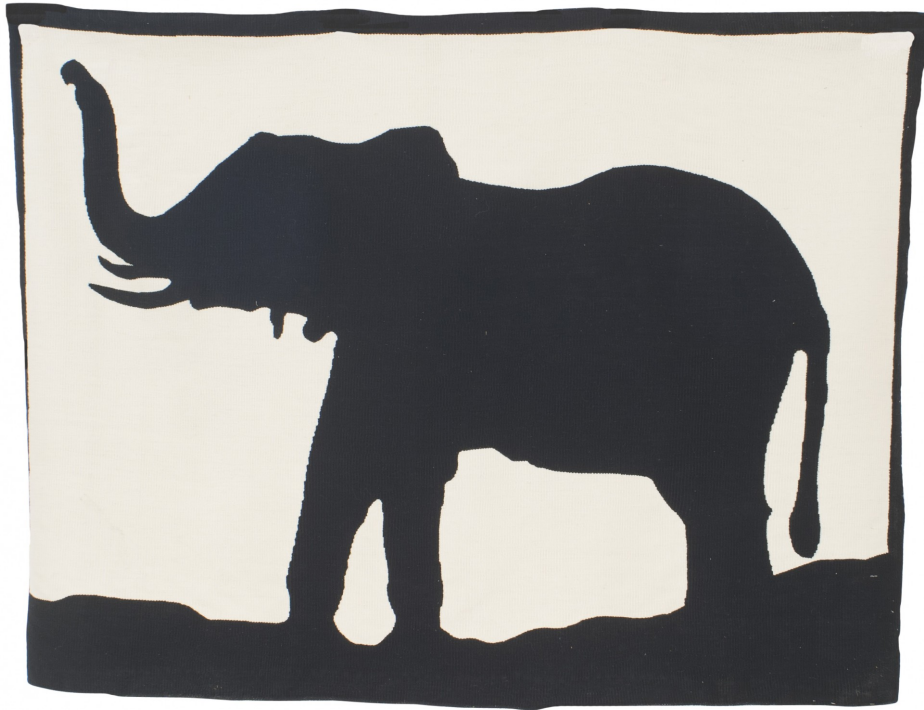

NEWEL

EST 1939

32-00 SKILLMAN AVE
NEW YORK, NY 11101

(212)758-1970

sales@newel.com | NEWEL.COM

INVENTORY #

BRA019

SALE PRICE

$50,000.00

GEOFFREY BRADFIELD

Contemporary Black and White Bradfield Elephant Tapestry

Contemporary wool black and white hand woven tapestry of an elephant "THE BIG FIVE: ELEPHANT", 2011, designed by GEOFFREY BRADFIELD) (Related item: BRA018, BRA020, BRA021, BRA022. BRA024)

DIMENSIONS

W:84"D:0.5"H:63"

LOCATION

LIC

SKU : #BRA019