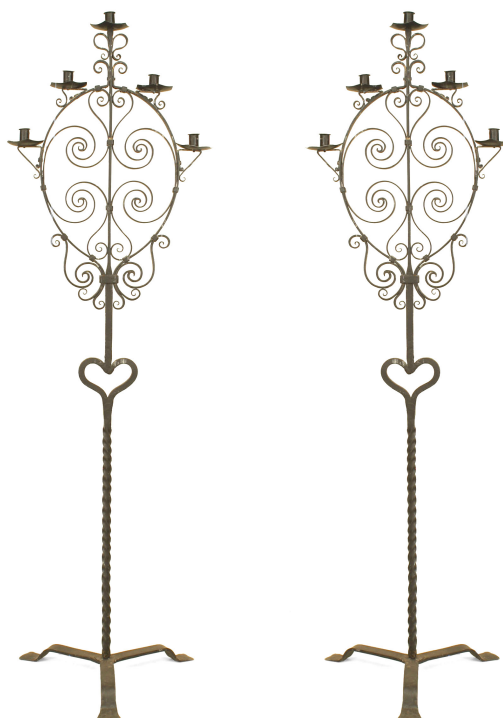

NEWEL

EST 1939

32-00 SKILLMAN AVE
NEW YORK, NY 11101

(212)758-1970

sales@newel.com | NEWEL.COM

INVENTORY #

056994

SALE PRICE

\$6,500.00

Pair of Pair Italian Renaissance Style Wrought Iron Floor Torchieres

PAIR of Italian Renaissance-style (20th Century) wrought iron floor torchiere with 5 scroll design arms (PRICED AS PAIR).

DIMENSIONS W:21"D:19"H:70.25"