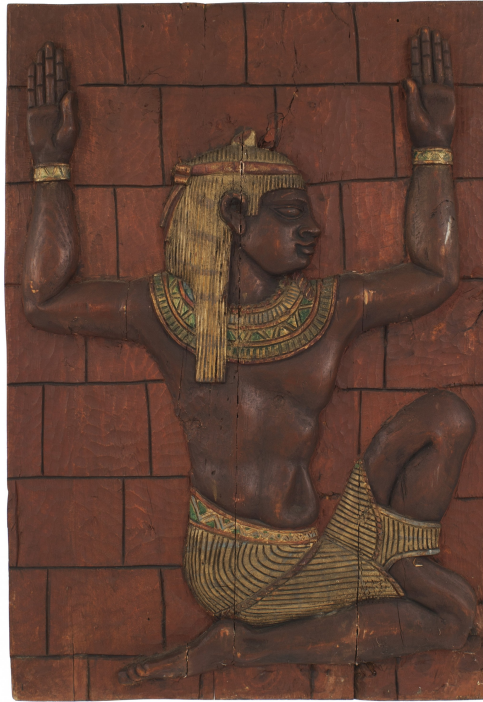

NEWEL

EST 1939

32-00 SKILLMAN AVE

NEW YORK, NY 11101

(212)758-1970

sales@newel.com | NEWEL.COM

INVENTORY #

GRS306

SALE PRICE

$2,800.00

Egyptian Revival Polychromed Wall Plaque

Egyptian Revival-style polychromed wall plaque featuring a costumed Egyptian figure.

DIMENSIONS   W:29"D:3"H:42"

LOCATION   LIC

SKU : #GRS306