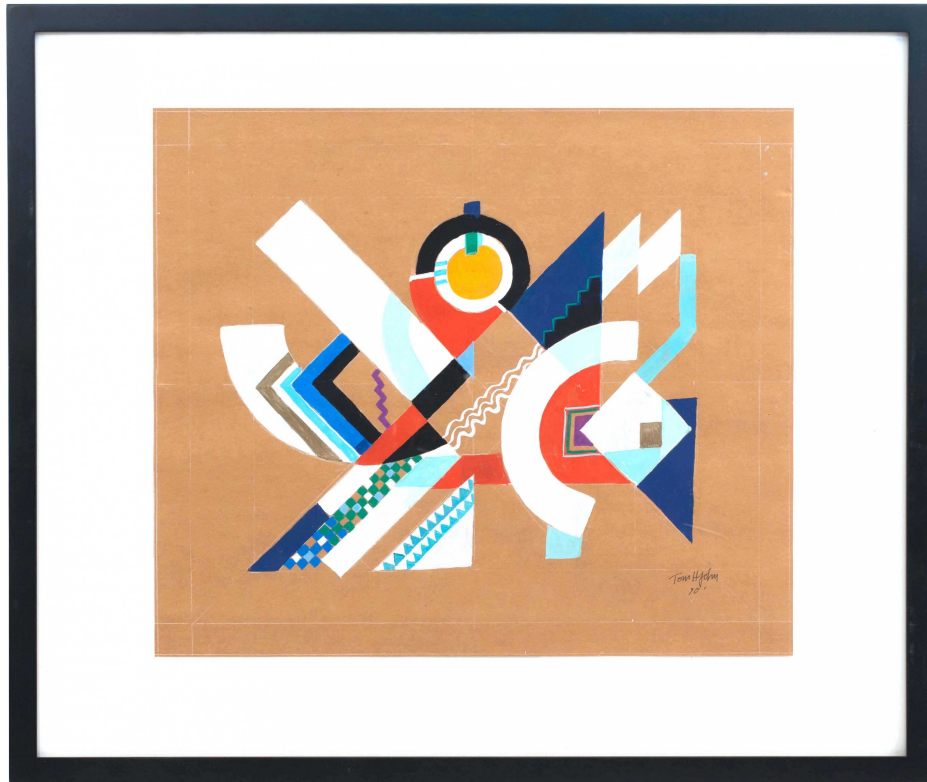

NEWEL

EST 1939

306 EAST 61ST STREET, 3RD FL

NEW YORK, NY 10065

(212)758-1970

sales@newel.com | NEWEL.COM

INVENTORY #

JOH6200

SALE PRICE

$3,900.00

TOM JOHN

Contemporary Gouache Abstract Painting

Contemporary abstract painting in gouache and pencil on paper in a black rectangular frame (Untitled, 2010. Tom John) 12 more similar pieces: JOH6201-JOH6212.

DIMENSIONS W:15"D:1"H:13"

LOCATION LIC-2nd Floor

SKU : #JOH6200