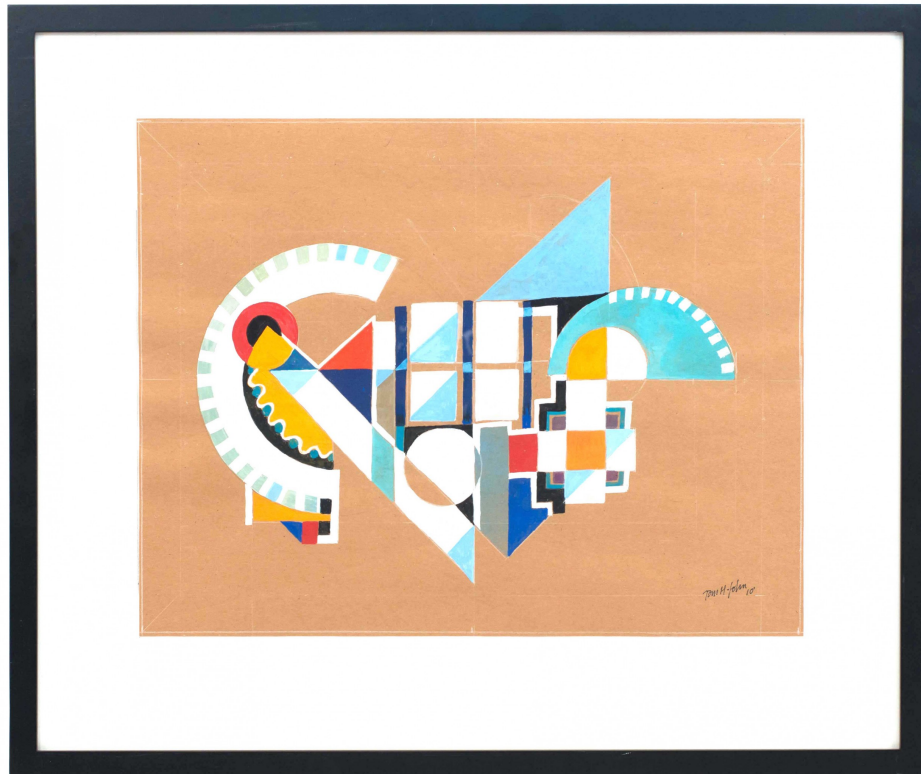

NEWEL

EST 1939

306 EAST 61ST STREET, 3RD FL

NEW YORK, NY 10065

(212)758-1970

sales@newel.com | NEWEL.COM

INVENTORY #

JOH6201

SALE PRICE

$3,900.00

TOM JOHN

Contemporary Gouache Abstract Painting

Contemporary abstract painting in gouache and pencil on paper in a black rectangular frame (TOM JOHN, 2010)
(12 more similar pieces: JOH6200-JOH6212)

DIMENSIONS W:15"D:1"H:13"

LOCATION LIC-2nd Floor

SKU : #JOH6201