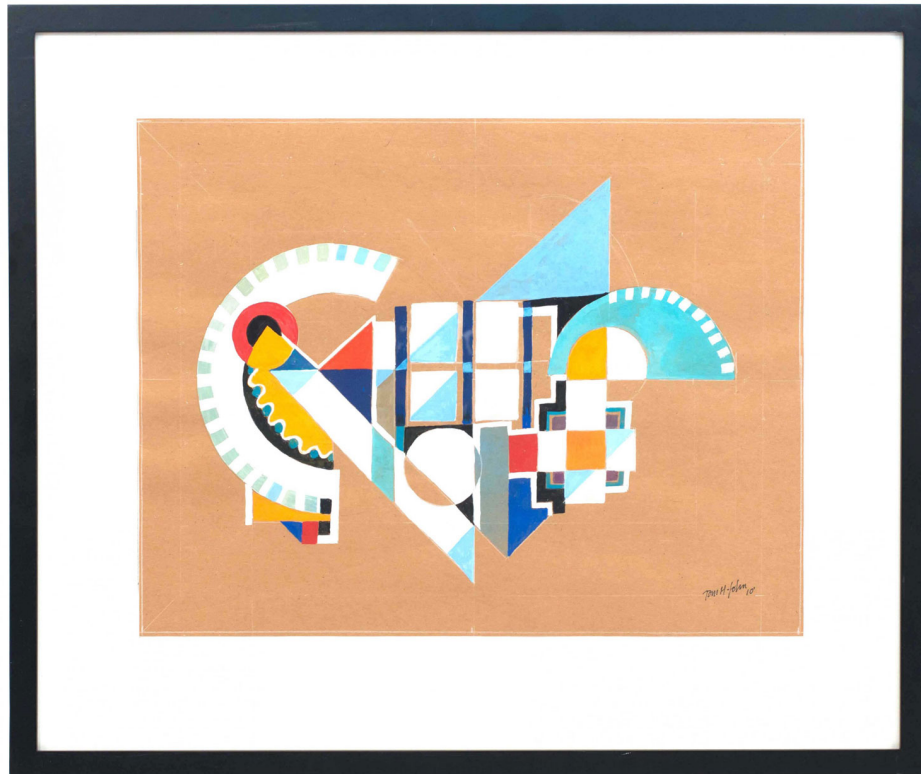

NEWEL

EST 1939

306 EAST 61ST STREET, 3RD FL

NEW YORK, NY 10065

(212)758-1970

sales@newel.com | NEWEL.COM

INVENTORY #

JOH6201

SALE PRICE

$3,900.00

TOM JOHN

Contemporary Gouache Abstract Painting

Contemporary abstract painting in gouache and pencil on paper in a black rectangular frame (TOM JOHN, 2010)
(12 more similar pieces: JOH6200-JOH6212)

DIMENSIONS W:15"D:1"H:13"

LOCATION LIC-2nd Floor

SKU : #JOH6201