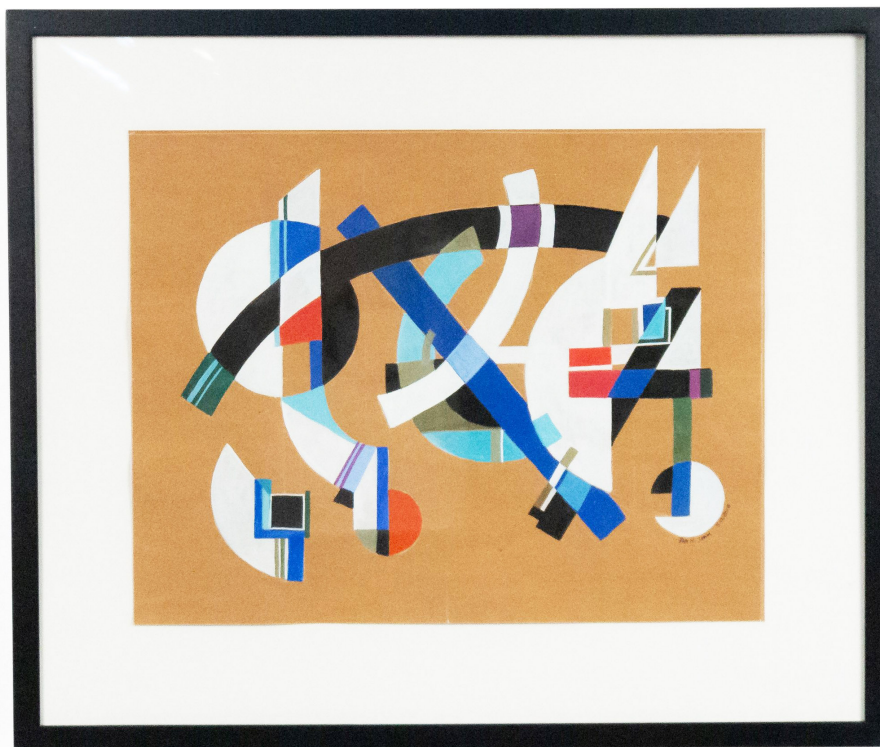

NEWEL

EST 1939

306 EAST 61ST STREET, 3RD FL

NEW YORK, NY 10065

(212)758-1970

sales@newel.com | NEWEL.COM

INVENTORY #

JOH6204

SALE PRICE

\$3,900.00

TOM JOHN

Contemporary Gouache Abstract Painting

Contemporary abstract painting in gouache and pencil on paper in a black rectangular frame (TOM JOHN, 2010)
(12 more similar pieces: JOH6200-JOH6212)

DIMENSIONS W:15"D:1"H:13"

LOCATION LIC-2nd Floor

SKU : #JOH6204