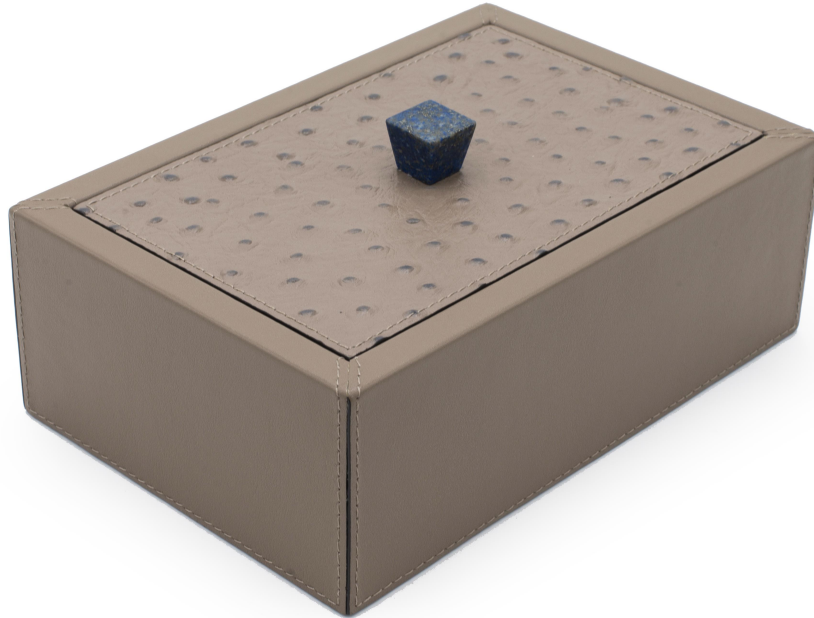

NEWEL

EST 1939

306 EAST 61ST STREET, 3RD FL

NEW YORK, NY 10065

(212)758-1970

sales@newel.com | NEWEL.COM

INVENTORY #

MOD004

SALE PRICE

\$680.00

Rectangular Taupe Leather Box

Contemporary short rectangular accessory box with a taupe ostrich printed calfskin leather exterior and gray suede interior (Made in Italy) (Related items: MOD003, MOD005)

DIMENSIONS W:8.5"D:5.5"H:3"

LOCATION 61st Street

SKU : #MOD004