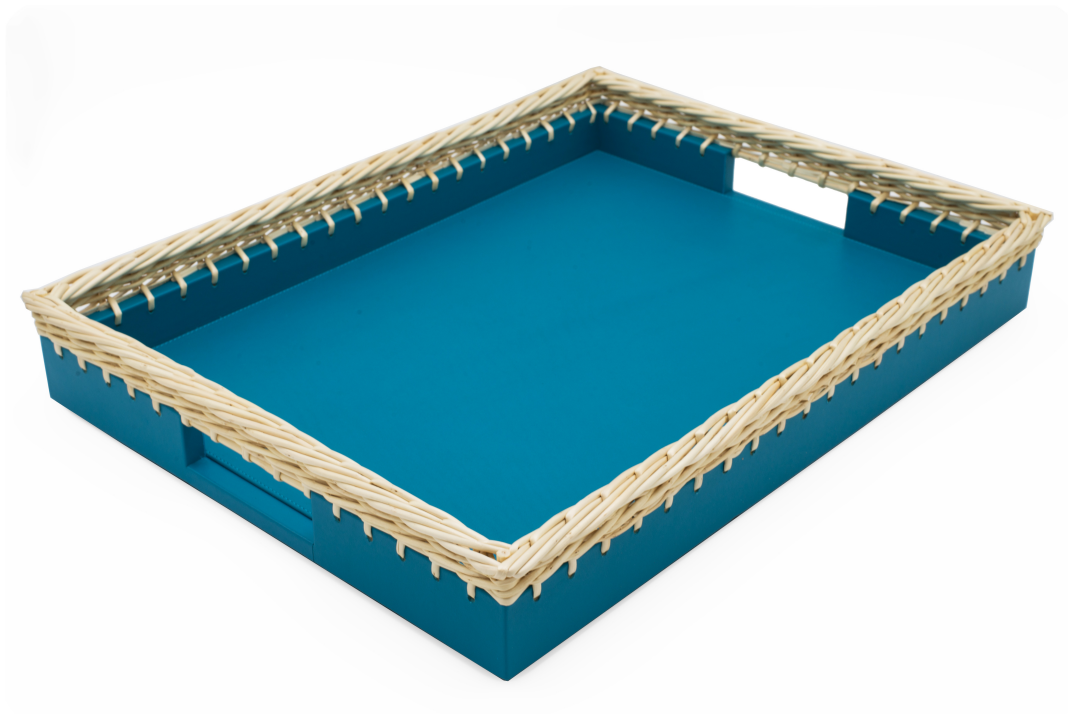

NEWEL

EST 1939

306 EAST 61ST STREET, 3RD FL

NEW YORK, NY 10065

(212)758-1970

sales@newel.com | NEWEL.COM

INVENTORY #

MOD022

SALE PRICE

$1,140.00

Blue Leather and Wicker Tray

Contemporary rectangular blue leather tray with a woven wicker willow wood edge (Made in Italy) (Related item: MOD021)

DIMENSIONS   W:19.5"D:14.5"H:4"

LOCATION   61st Street

SKU : #MOD022