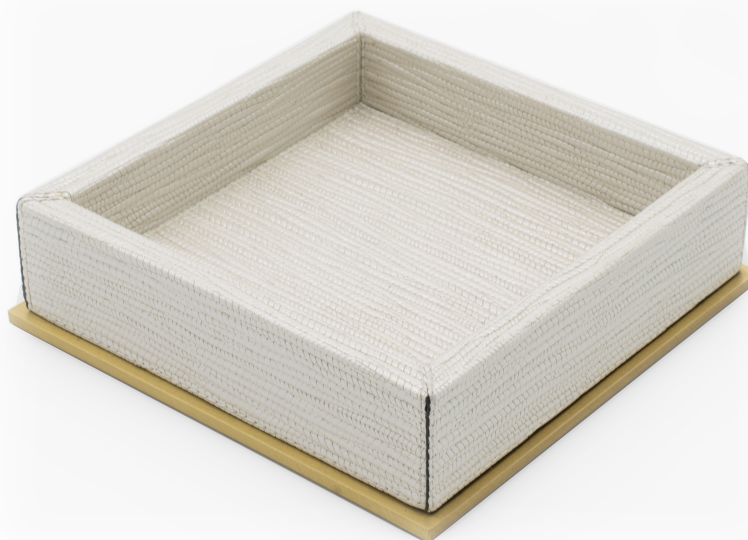

NEWEL

EST 1939

306 EAST 61ST STREET, 3RD FL

NEW YORK, NY 10065

(212)758-1970

sales@newel.com | NEWEL.COM

INVENTORY #

MOD023

SALE PRICE

\$370.00

Pearlescent and Gilt Metal Valet Tray

Contemporary square pearlescent valet tray with a beige suede interior and gilt metal bottom (Made in Italy)
(Related item: MOD024)

DIMENSIONS W:5.75"D:5.75"H:1.5"