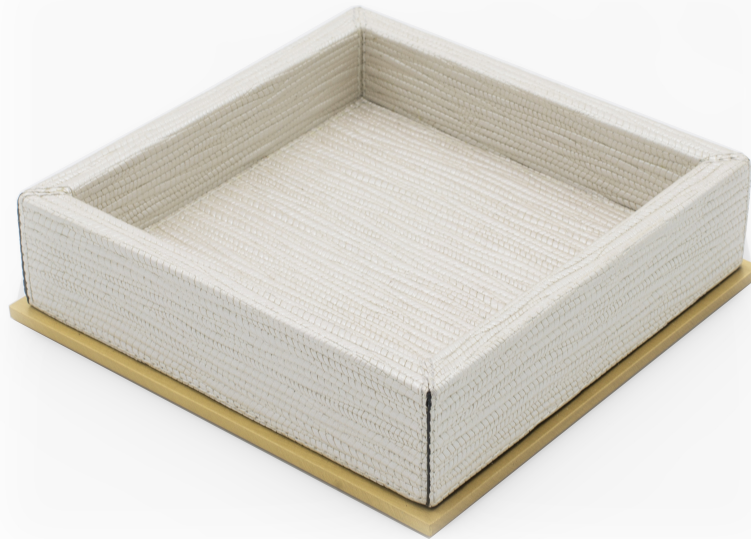

NEWEL

EST 1939

306 EAST 61ST STREET, 3RD FL

NEW YORK, NY 10065

(212)758-1970

sales@newel.com | NEWEL.COM

INVENTORY #

MOD023

SALE PRICE

$370.00

Pearlescent and Gilt Metal Valet Tray

Contemporary square pearlescent valet tray with a beige suede interior and gilt metal bottom (Made in Italy)

(Related item: MOD024)

DIMENSIONS W:5.75"D:5.75"H:1.5"

LOCATION 61st Street

SKU : #MOD023