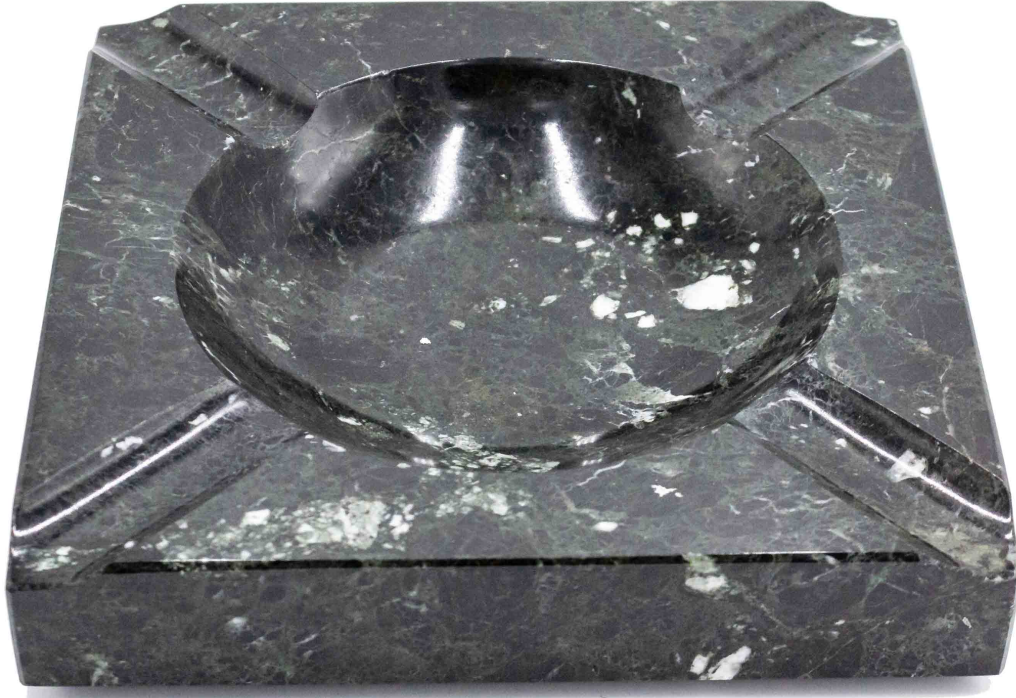

NEWEL

EST 1939

32-00 SKILLMAN AVE

NEW YORK, NY 11101

(212)758-1970

sales@newel.com | NEWEL.COM

INVENTORY #

062198

SALE PRICE

$185.00

Black and White Marble Ashtray

Oversized rectangular black and white marble ashtray with four recesses.

DIMENSIONS W:7.25"D:7.25"H:1.5"

LOCATION LIC

SKU : #062198