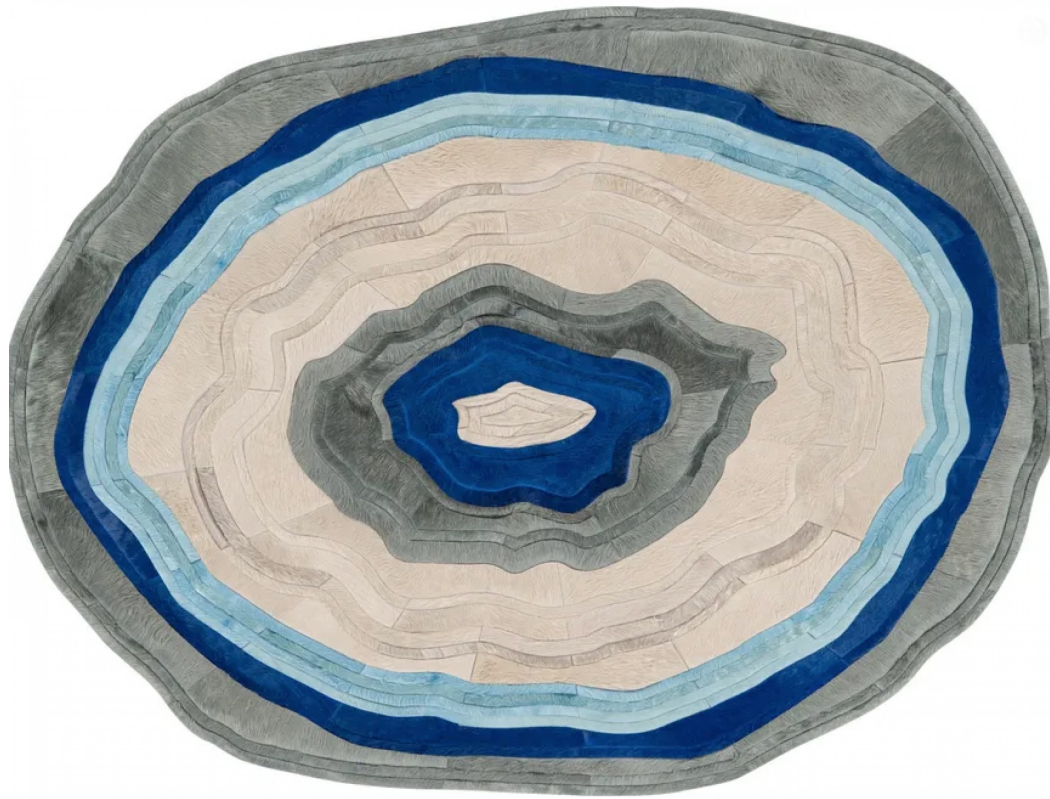

NEWEL

EST 1939

32-00 SKILLMAN AVE
NEW YORK, NY 11101

(212)758-1970

sales@newel.com | NEWEL.COM

INVENTORY #

ROR002

SALE PRICE

$8,640.00

RORIC TOBIN

Contemporary Cowhide Rug

Contemporary American cowhide rug in shades of blue, beige, and gray. (RORIC TOBIN)

DIMENSIONS W:72"D:96"H:0.5"

LOCATION LIC

SKU : #ROR002