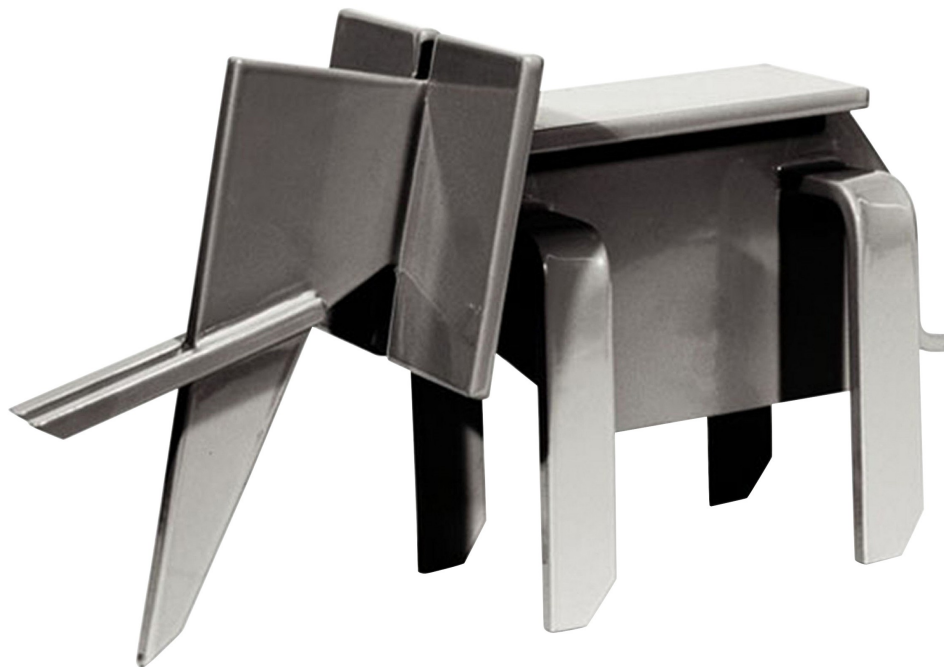

NEWEL

EST 1939

32-00 SKILLMAN AVE
NEW YORK, NY 11101
(212)758-1970

sales@newel.com | NEWEL.COM

INVENTORY #

062252

SALE PRICE

\$3,500.00

ALTMAYER AND GUICHARD

Altmeyer and Guichard "Elephant" Sculpture

Contemporary Elephant in a grey powder coated stainless steel, (Slight imperfections)

DIMENSIONS W:4"D:12"H:7"

CONDITION Good; Wear consistent with age and use