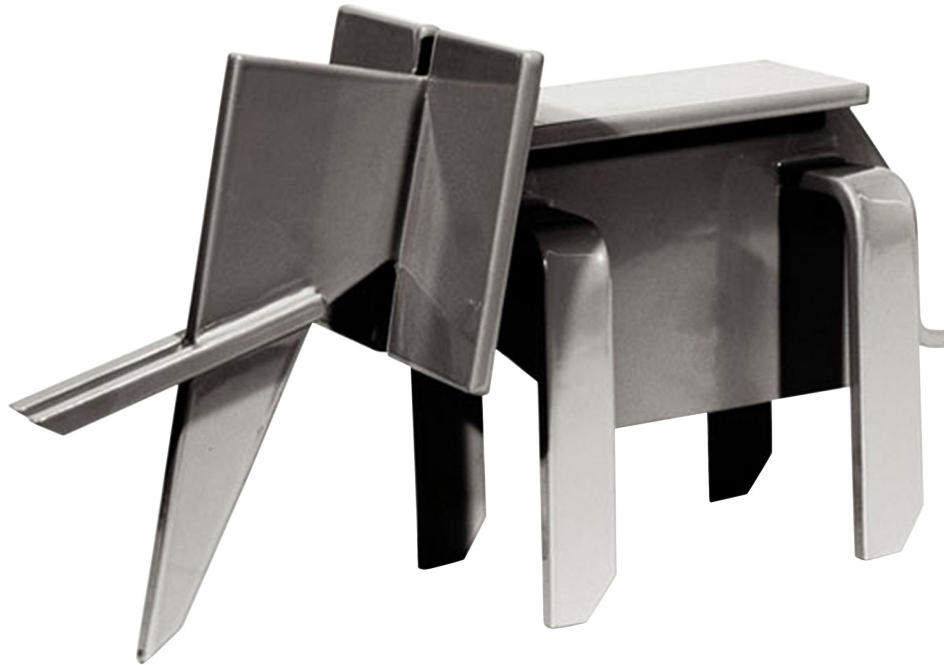

NEWEL

EST 1939

32-00 SKILLMAN AVE
NEW YORK, NY 11101

(212)758-1970

sales@newel.com | NEWEL.COM

INVENTORY #

062252

SALE PRICE

\$3,500.00

ALTMAYER AND GUICHARD

Altmeyer and Guichard "Elephant" Sculpture

Contemporary Elephant in a grey powder coated stainless steel, (Slight imperfections)

DIMENSIONS W:4"D:12"H:7"

CONDITION Good; Wear consistent with age and use