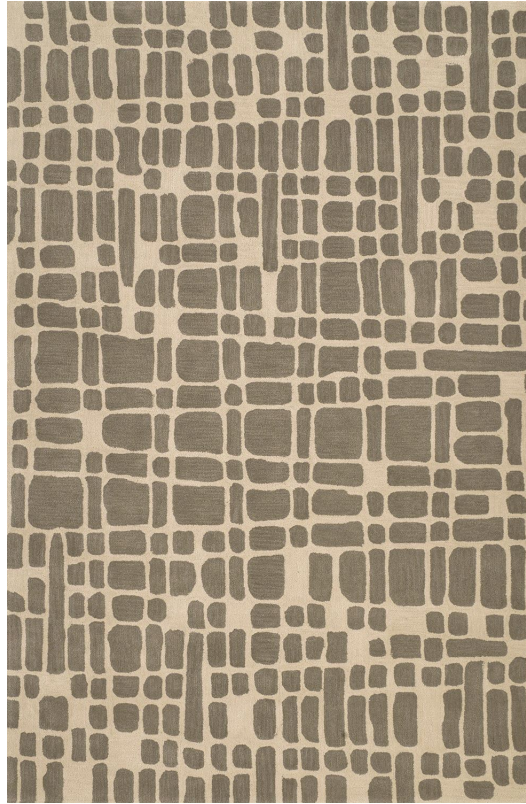

NEWEL

EST 1939

32-00 SKILLMAN AVE
NEW YORK, NY 11101

(212)758-1970

sales@newel.com | NEWEL.COM

INVENTORY #

CON6231

SALE PRICE

$1,950.00

Contemporary Gray and Beige Geometric Area Rug

Contemporary rectangular pewter gray and beige rug with a low pile and geometric pattern (8'x10')

DIMENSIONS W:96"H:120"

LOCATION LIC

SKU : #CON6231