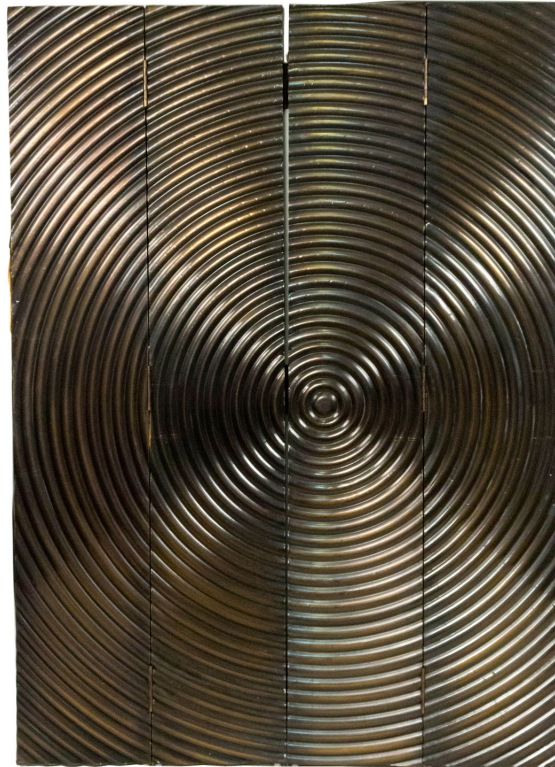

NEWEL

EST 1939

32-00 SKILLMAN AVE

NEW YORK, NY 11101

(212)758-1970

sales@newel.com | NEWEL.COM

INVENTORY #

062268

SALE PRICE

$4,200.00

Gray Metal Circle Design 4 Fold Screen

Contemporary dark gray metal plated 4-fold screen with wooden core and raised concentric circle pattern

DIMENSIONS W:61"D:2"H:85"

CONDITION Good; Wear consistent with age and use

LOCATION LIC

SKU : #062268