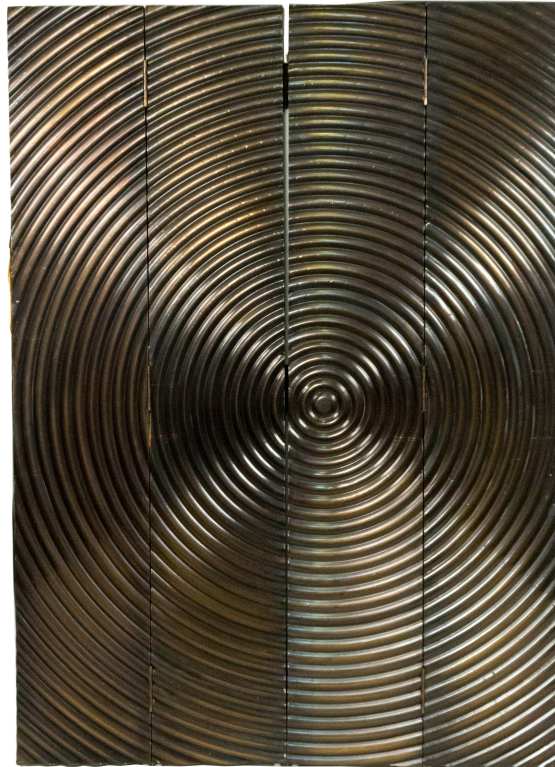

NEWEL

EST 1939

32-00 SKILLMAN AVE
NEW YORK, NY 11101

(212)758-1970

sales@newel.com | NEWEL.COM

INVENTORY #

062268

SALE PRICE

$4,200.00

Gray Metal Circle Design 4 Fold Screen

Contemporary dark gray metal plated 4-fold screen with wooden core and raised concentric circle pattern

DIMENSIONS W:61"D:2"H:85"

CONDITION Good; Wear consistent with age and use

LOCATION LIC

SKU : #062268