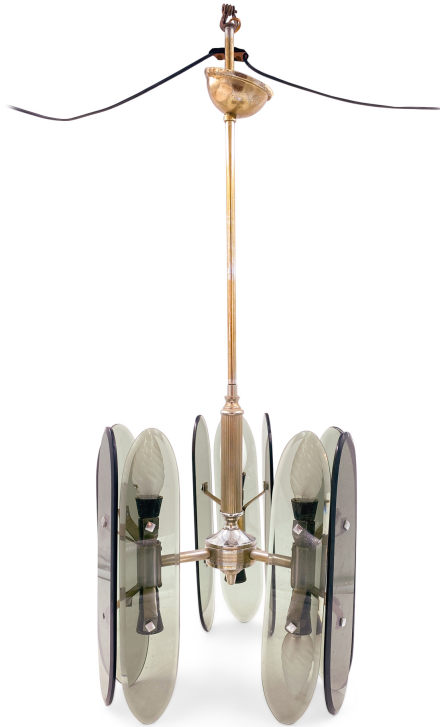

NEWEL

EST 1939

32-00 SKILLMAN AVE

NEW YORK, NY 11101

(212)758-1970

sales@newel.com | NEWEL.COM

INVENTORY #

NWL074

SALE PRICE

\$1,800.00

Italian Mid-Century 6-Light Glass Pendant Chandelier

Italian Mid-Century Fontana Arte-style 6-light chandelier with smoked glass shades and metal drop-rod.

DIMENSIONS W:11"D:11"H:25"

LOCATION LIC

SKU : #NWL074