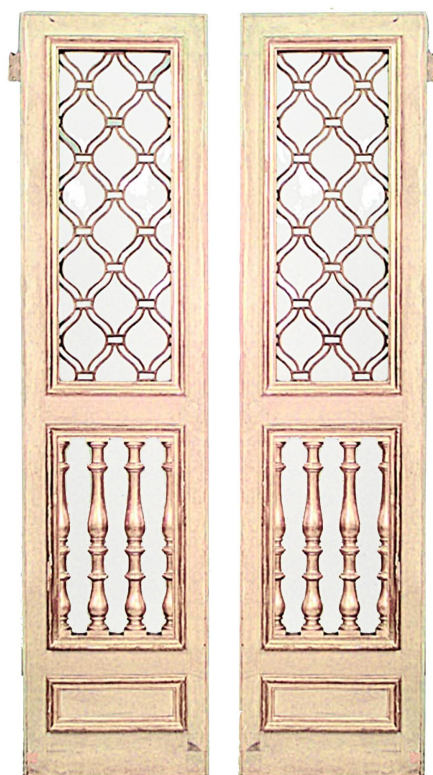

NEWEL

EST 1939

32-00 SKILLMAN AVE
NEW YORK, NY 11101

(212)758-1970

sales@newel.com | NEWEL.COM

INVENTORY #

020832

SALE PRICE

\$9,500.00

Pair of Italian Neo-Classic Style Painted Wood and Glass Doors

PAIR of Italian Neo-classic style (20th Century) parcel gilt & cream painted doors with leaded glass inset panels above lower balustrade grilled panels (PRICED AS PAIR).

DIMENSIONS W:45.5”H:92”

LOCATION LIC

SKU : #020832