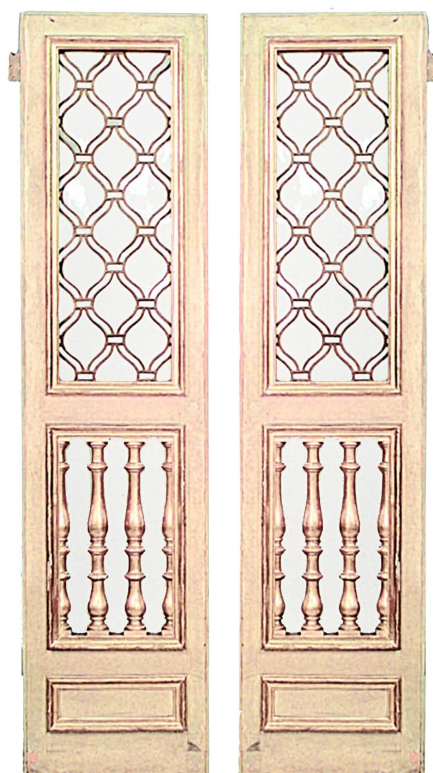

NEWEL

EST 1939

32-00 SKILLMAN AVE
NEW YORK, NY 11101

(212)758-1970

sales@newel.com | NEWEL.COM

INVENTORY #

020832

SALE PRICE

\$9,500.00

Pair of Italian Neo-Classic Style Painted Wood and Glass Doors

PAIR of Italian Neo-classic style (20th Century) parcel gilt & cream painted doors with leaded glass inset panels above lower balustrade grilled panels (PRICED AS PAIR).

DIMENSIONS W:45.5"H:92"

LOCATION LIC

SKU : #020832