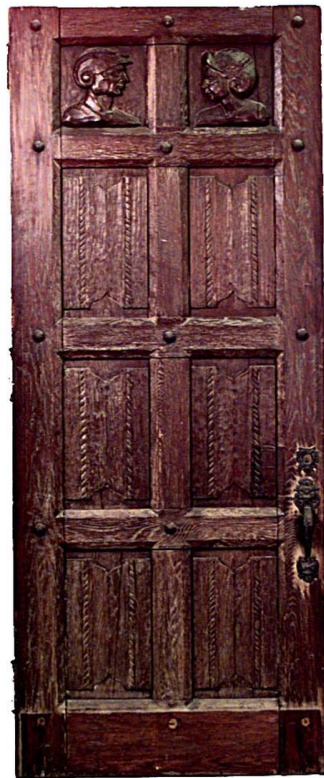

NEWEL

EST 1939

32-00 SKILLMAN AVE

NEW YORK, NY 11101

(212)758-1970

sales@newel.com | NEWEL.COM

INVENTORY #

050626A

SALE PRICE

$15,000.00

English Renaissance Revival Carved Oak Door

English Renaissance style (19/20th Century) large provincial oak door with carved heads and wrought iron nail heads and linen fold design.

DIMENSIONS W:38.75"D:2.5"H:95.5"

LOCATION LIC

SKU : #050626A