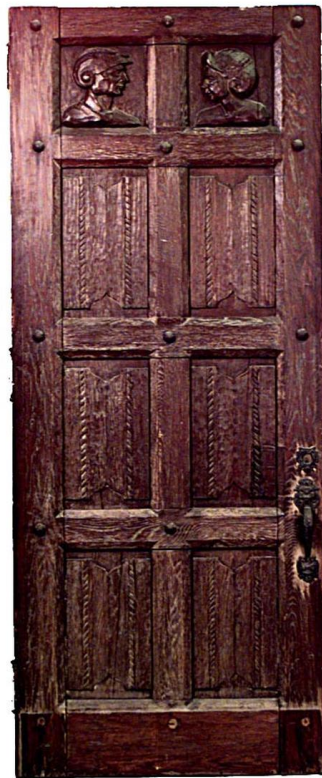

NEWEL

EST 1939

32-00 SKILLMAN AVE
NEW YORK, NY 11101

(212)758-1970

sales@newel.com | NEWEL.COM

INVENTORY #

050626A

SALE PRICE

\$15,000.00

English Renaissance Revival Carved Oak Door

English Renaissance style (19/20th Century) large provincial oak door with carved heads and wrought iron nail heads and linen fold design.

DIMENSIONS W:38.75"D:2.5"H:95.5"